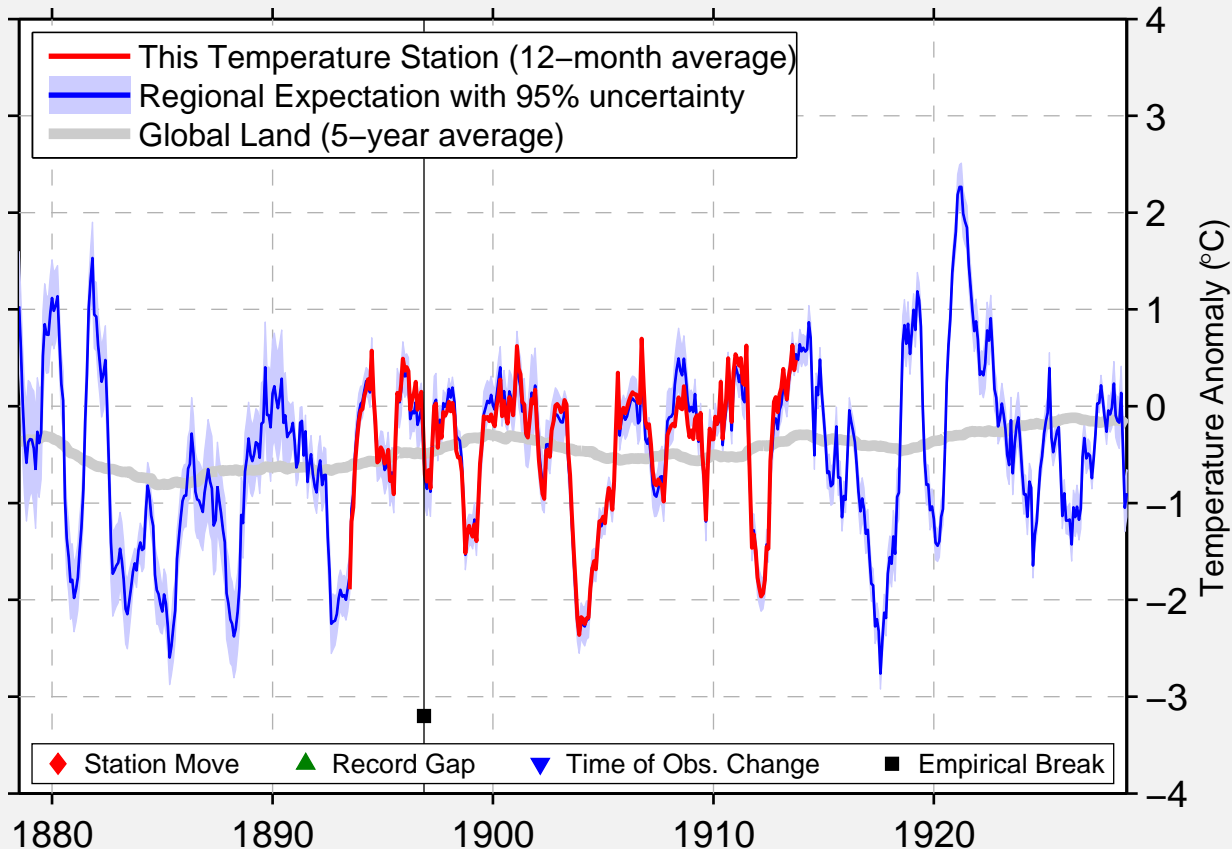

# WINNEBAGO

42.300 N, 89.200 W (United States)

Data Quality Controlled and Aligned at Breakpoints

Berkeley Earth