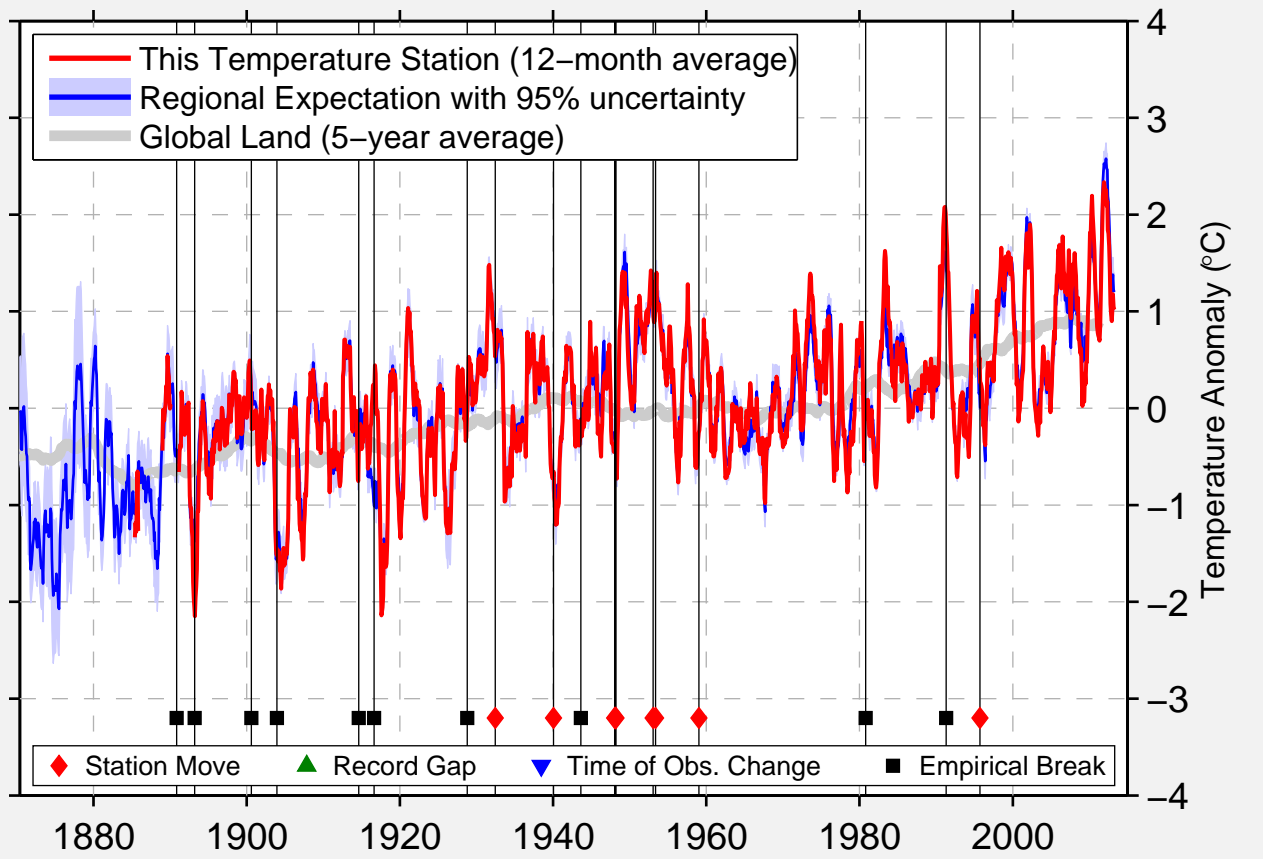

PROVIDENCE T F GREEN STATE AR

41.592 N, 71.346 W (United States)

Data Quality Controlled and Aligned at Breakpoints

Berkeley Earth