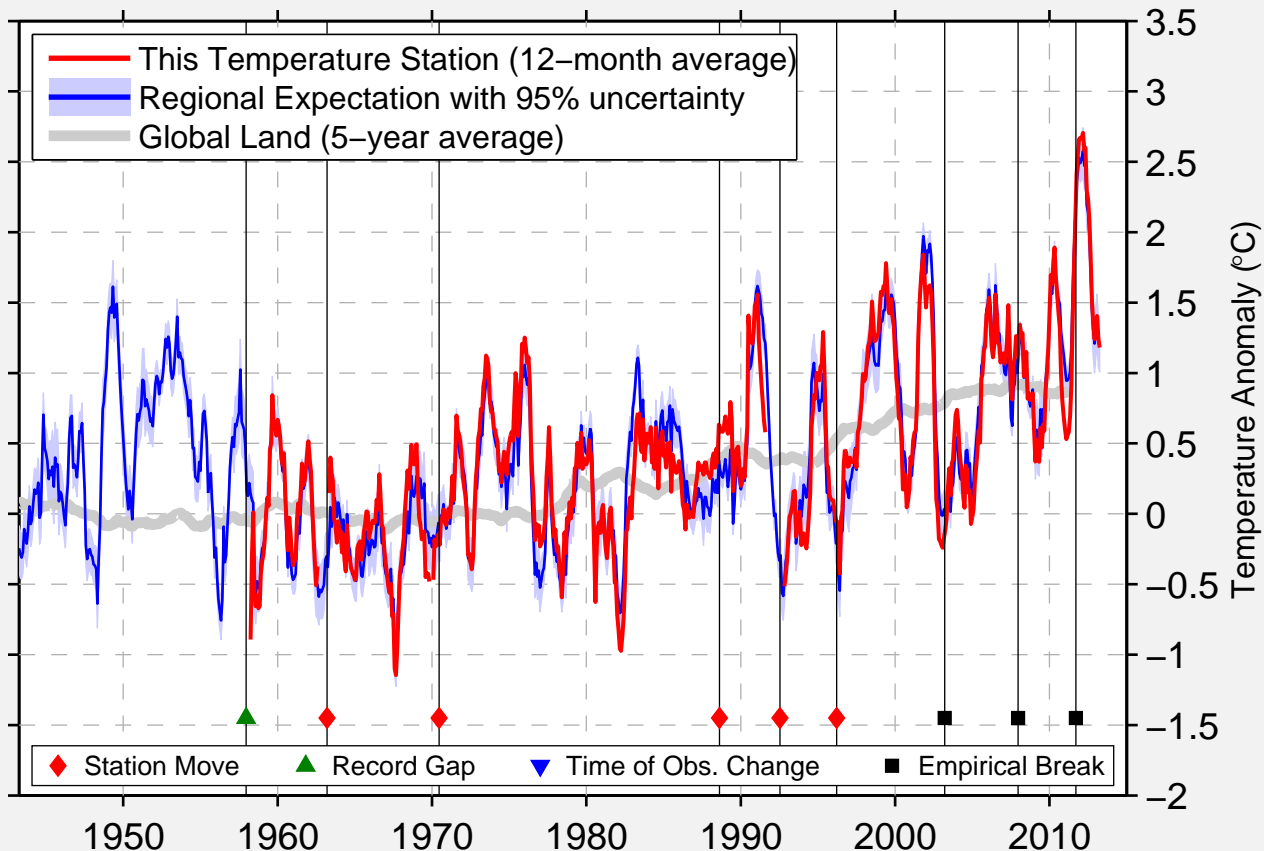

NEWPORT STATE AP

41.514 N, 71.318 W (United States)

Data Quality Controlled and Aligned at Breakpoints

Berkeley Earth