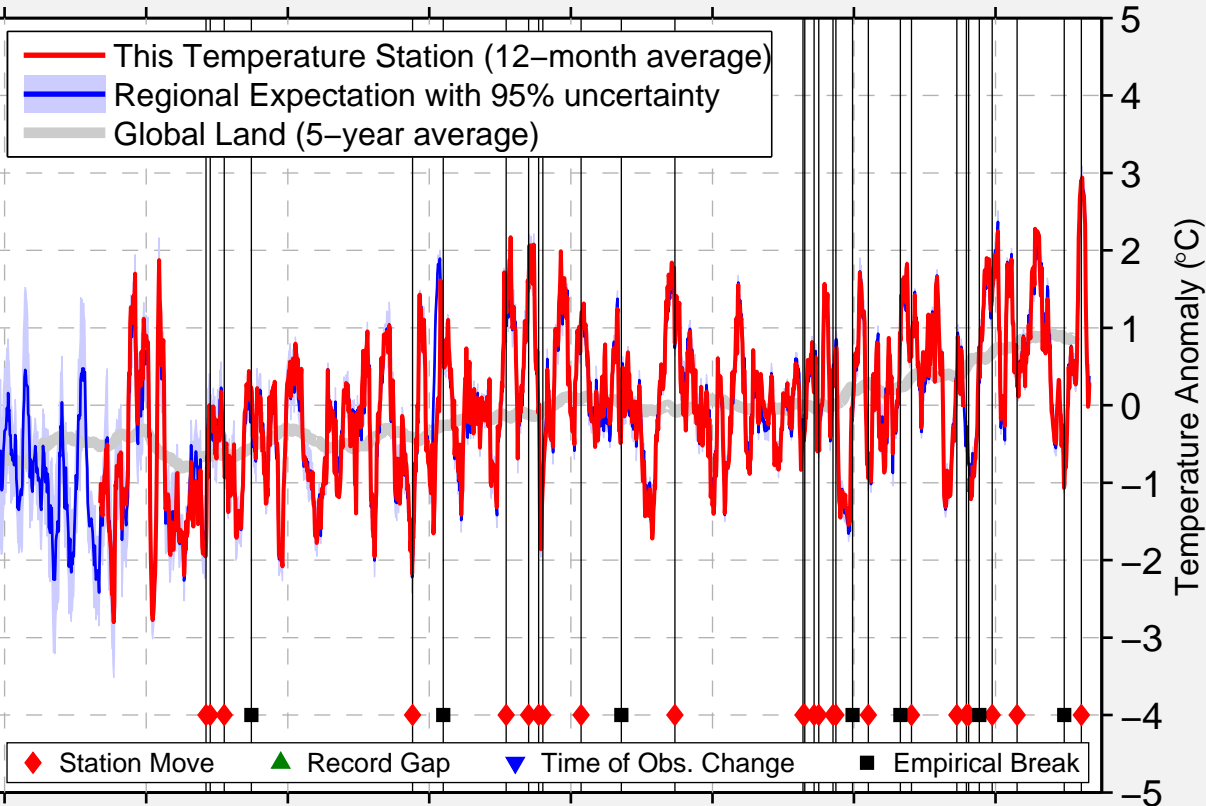

EPPLEY FIELD, OMAHA, NE.

41.209 N, 95.937 W (United States)

1860 1880 1900 1920 1940 1960 1980 2000

Data Quality Controlled and Aligned at Breakpoints

Berkeley Earth