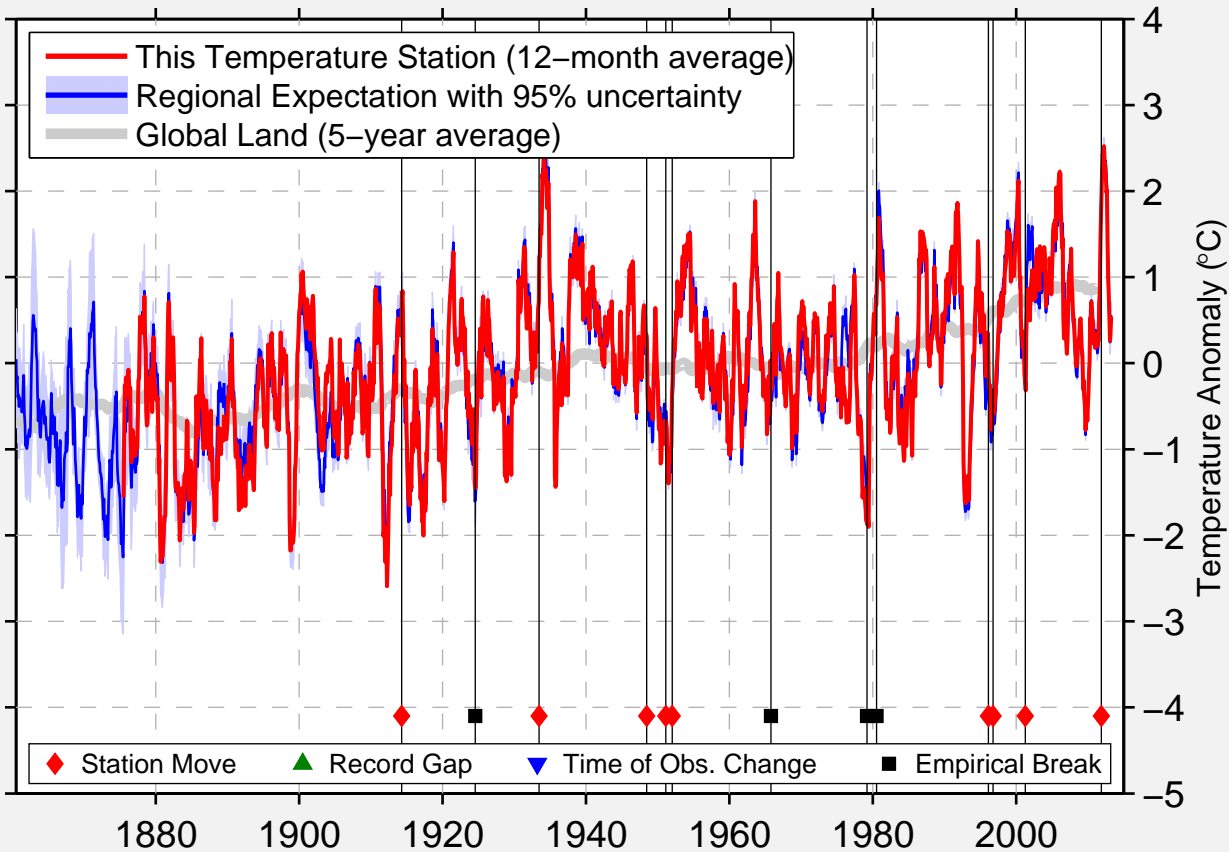

NORTH PLATTE LEE BIRD FIELD

41.111 N, 100.710 W (United States)

Data Quality Controlled and Aligned at Breakpoints

Berkeley Earth