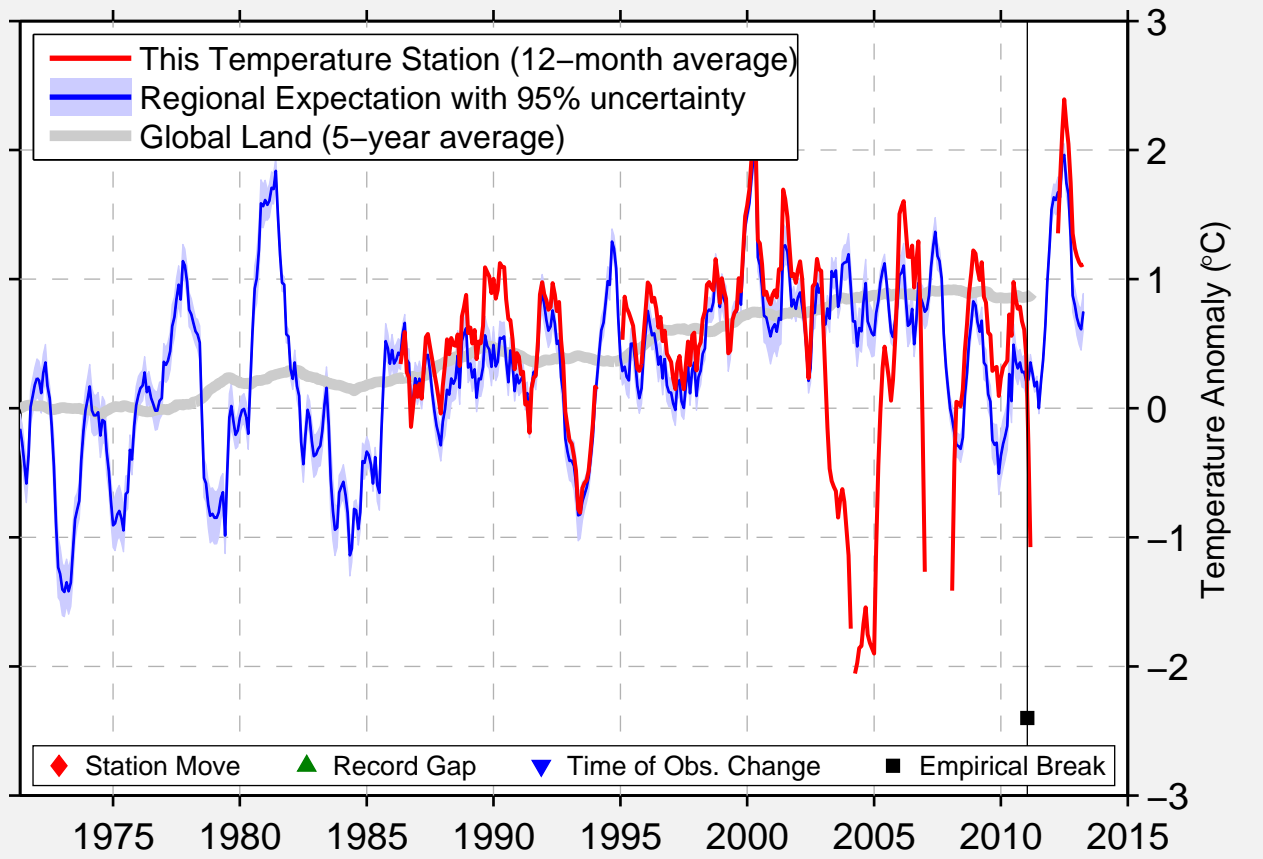

BATTLE MOUNTAIN

41.042 N, 107.275 W (United States)

Data Quality Controlled and Aligned at Breakpoints

Berkeley Earth