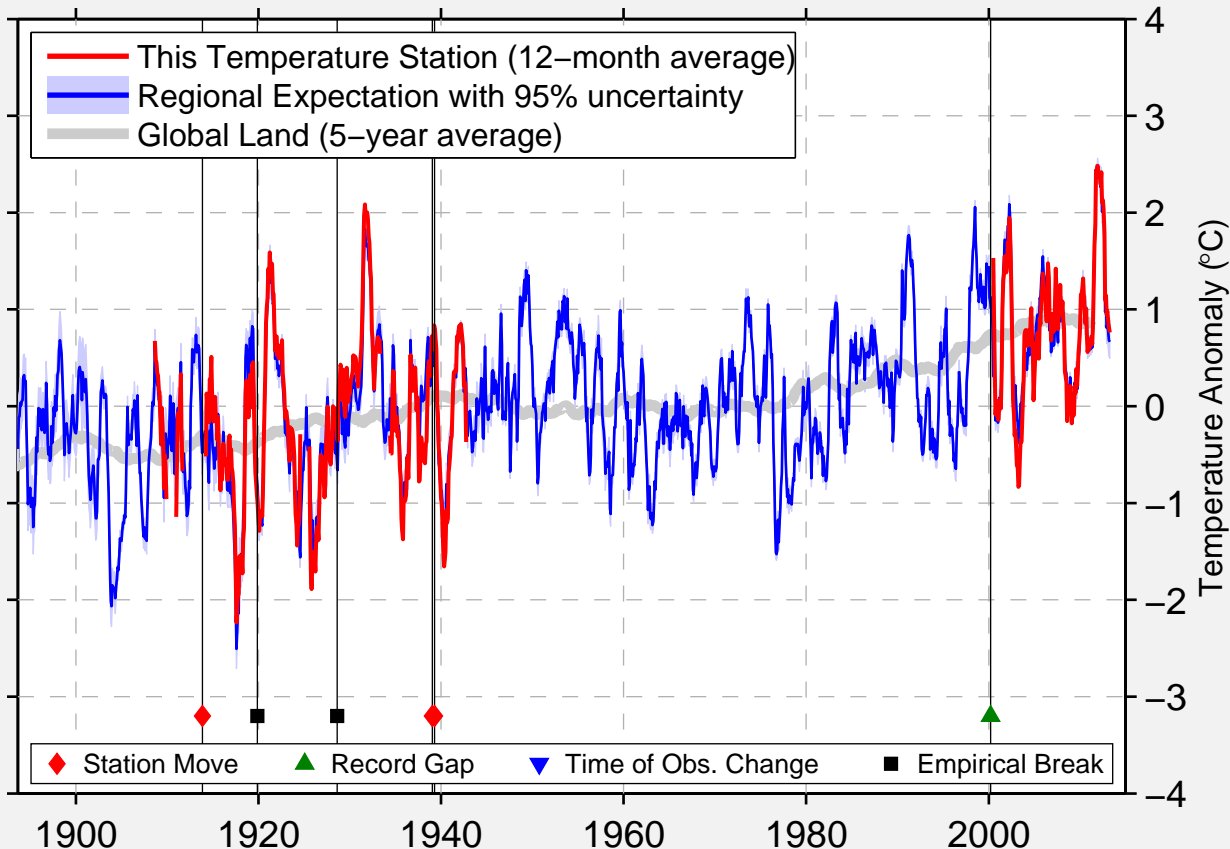

CLEARFIELD LAWRENCE AP

41.033 N, 78.431 W (United States)

Data Quality Controlled and Aligned at Breakpoints

Berkeley Earth