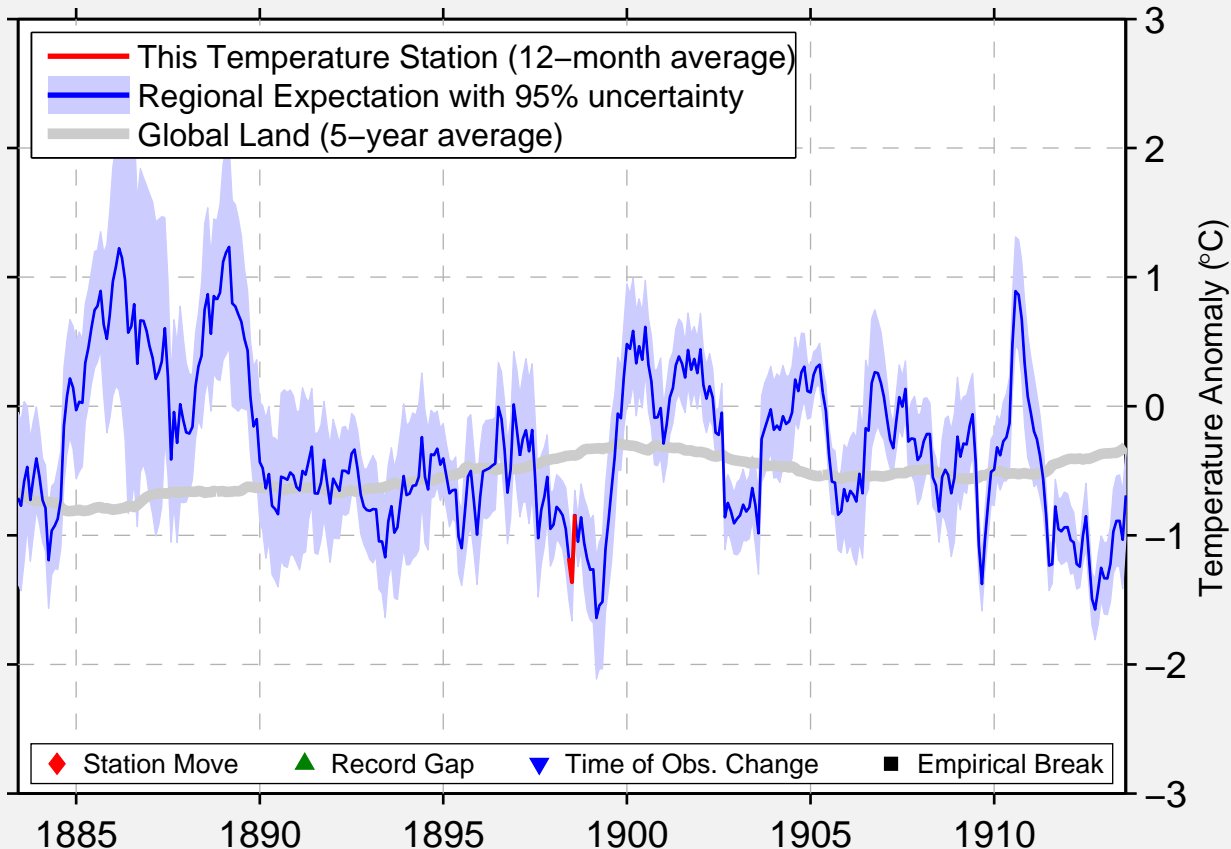

BLAINE

40.700 N, 115.533 W (United States)

Data Quality Controlled and Aligned at Breakpoints

Berkeley Earth