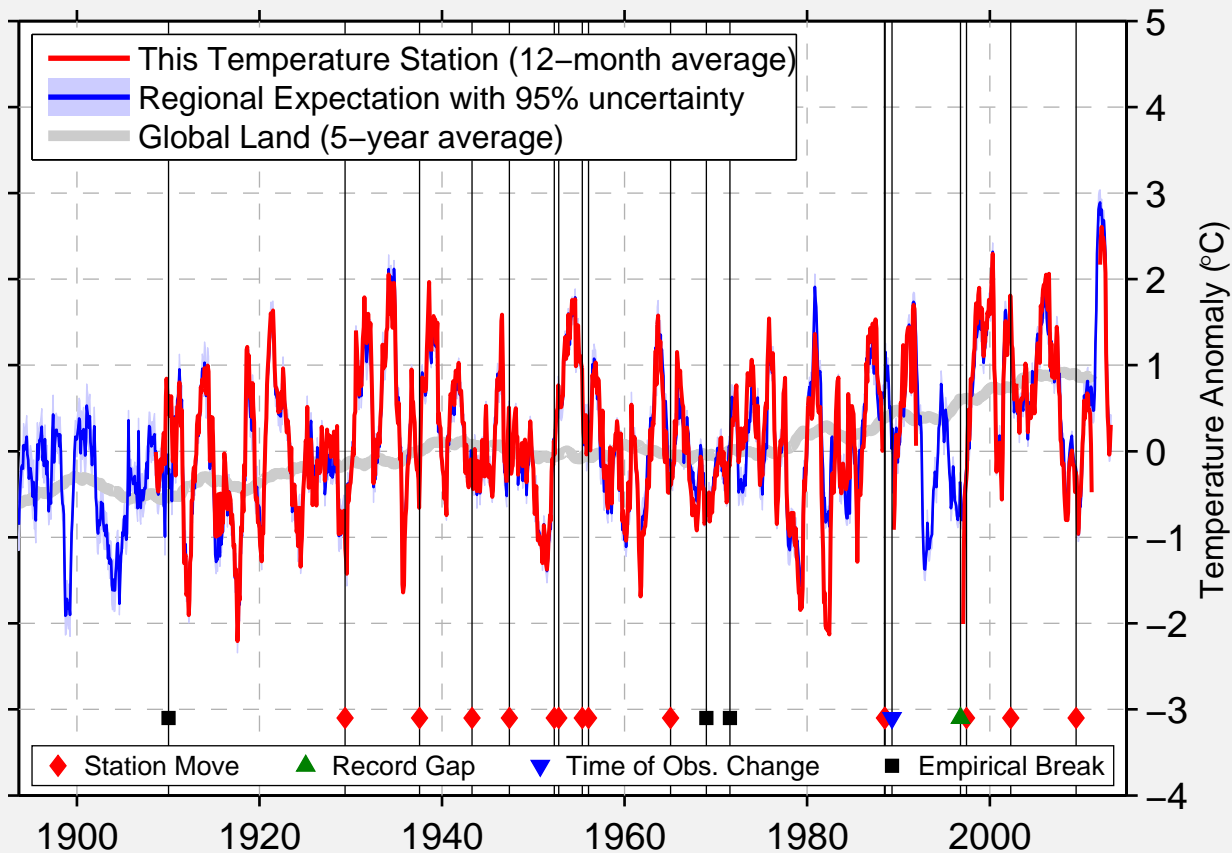

ST JOSEPH ROSECRANS MEMORIAL

39.785 N, 94.887 W (United States)

Data Quality Controlled and Aligned at Breakpoints

Berkeley Earth