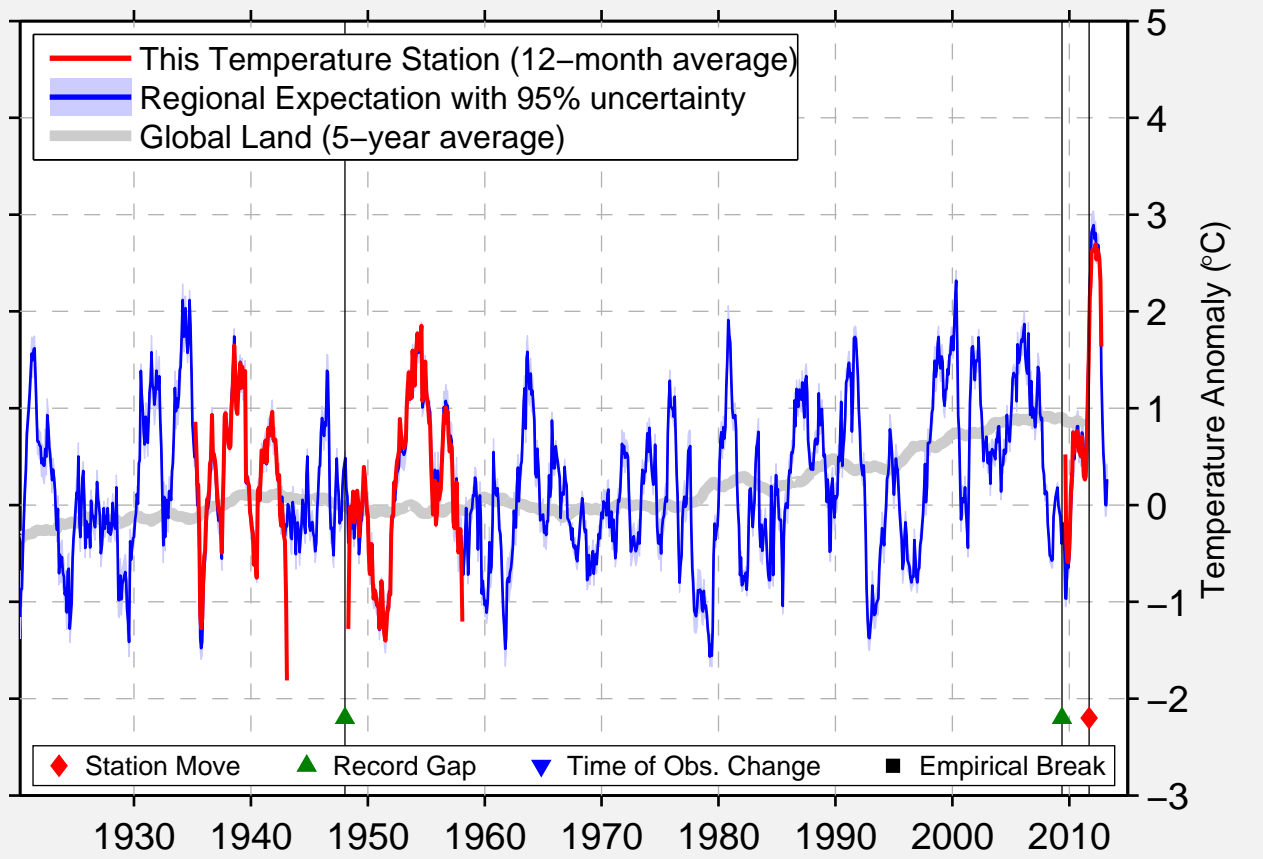

TOPEKA WB CITY

39.061 N, 95.665 W (United States)

— This Temperature Station (12-month average)
— Regional Expectation with 95% uncertainty
— Global Land (5-year average)

◆ Station Move   ▲ Record Gap   ▼ Time of Obs. Change   ■ Empirical Break

Data Quality Controlled and Aligned at Breakpoints

Berkeley Earth