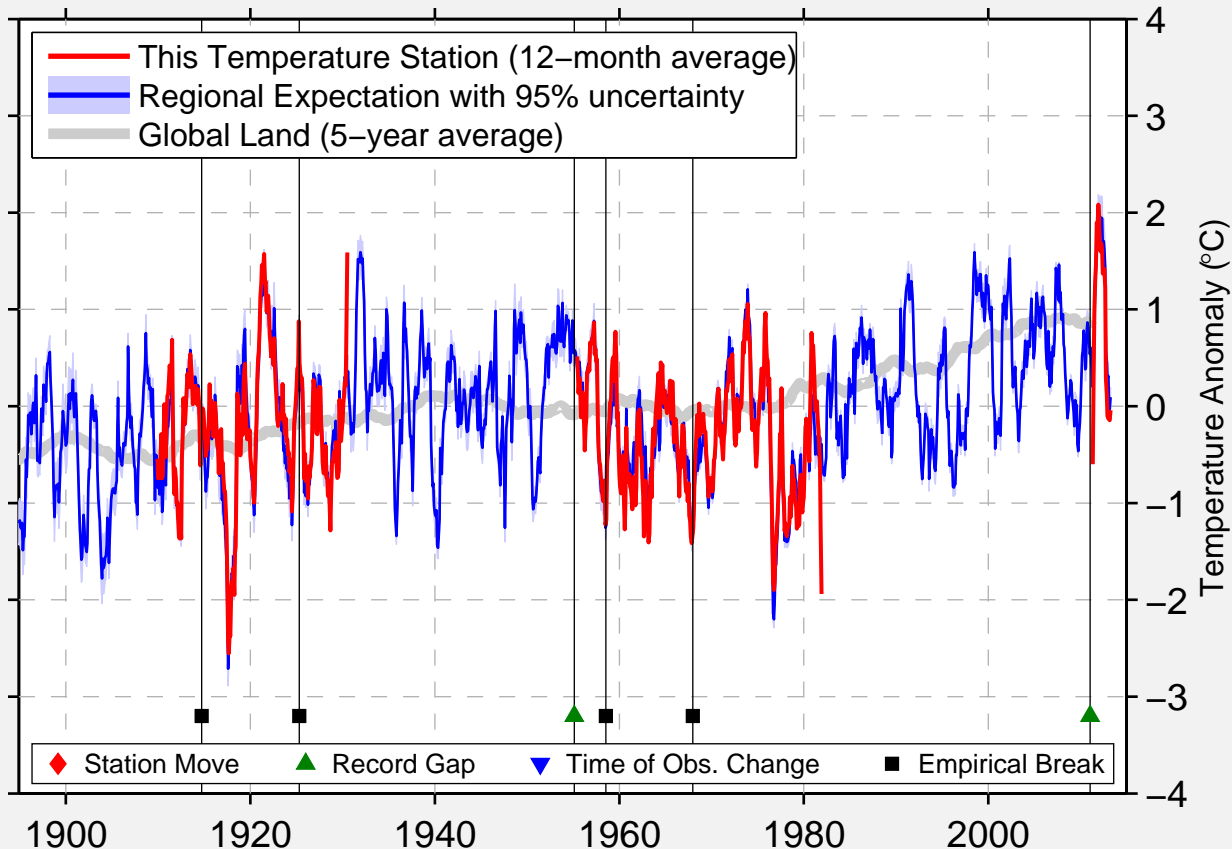

# CHEROKEE PK LOUISVILLE

38.256 N, 85.768 W (United States)

Data Quality Controlled and Aligned at Breakpoints

Berkeley Earth