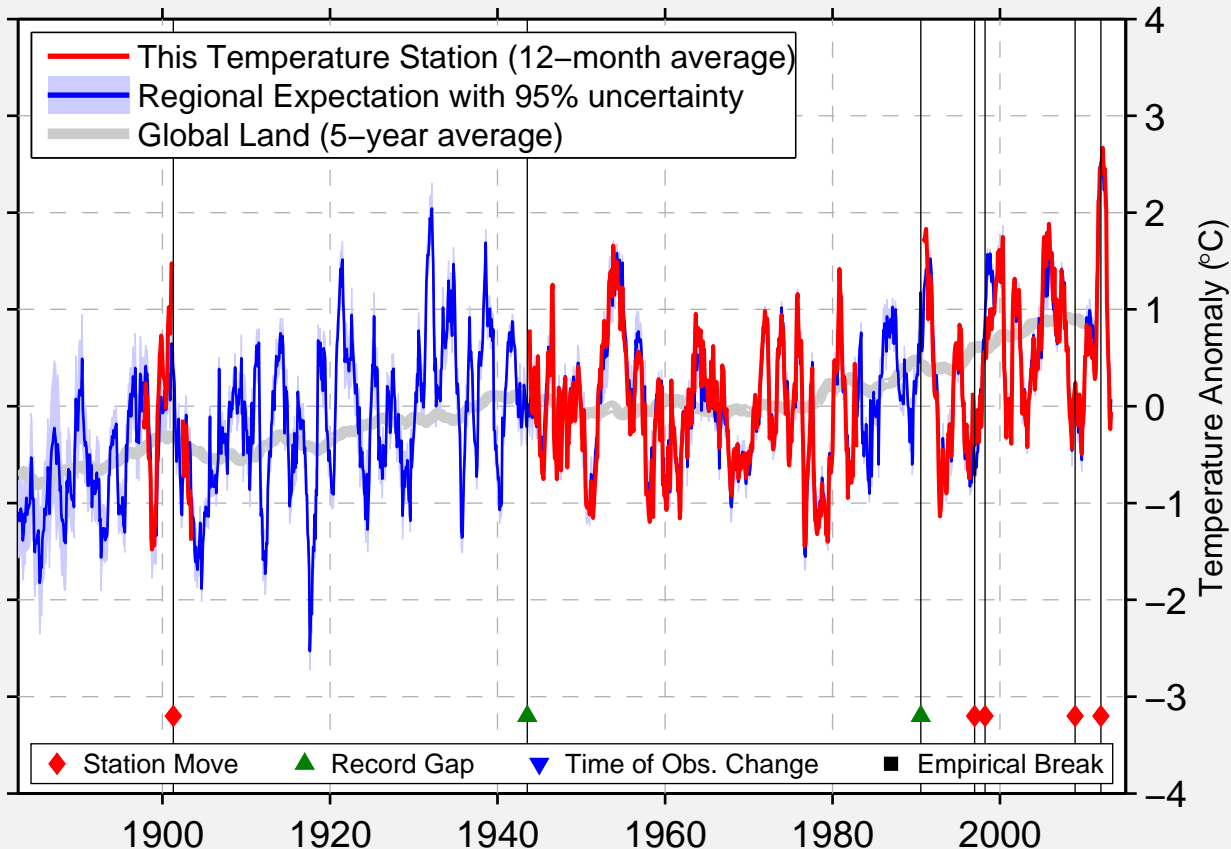

VICHY ROLLA NATIONAL AP

38.123 N, 91.762 W (United States)

Data Quality Controlled and Aligned at Breakpoints

Berkeley Earth