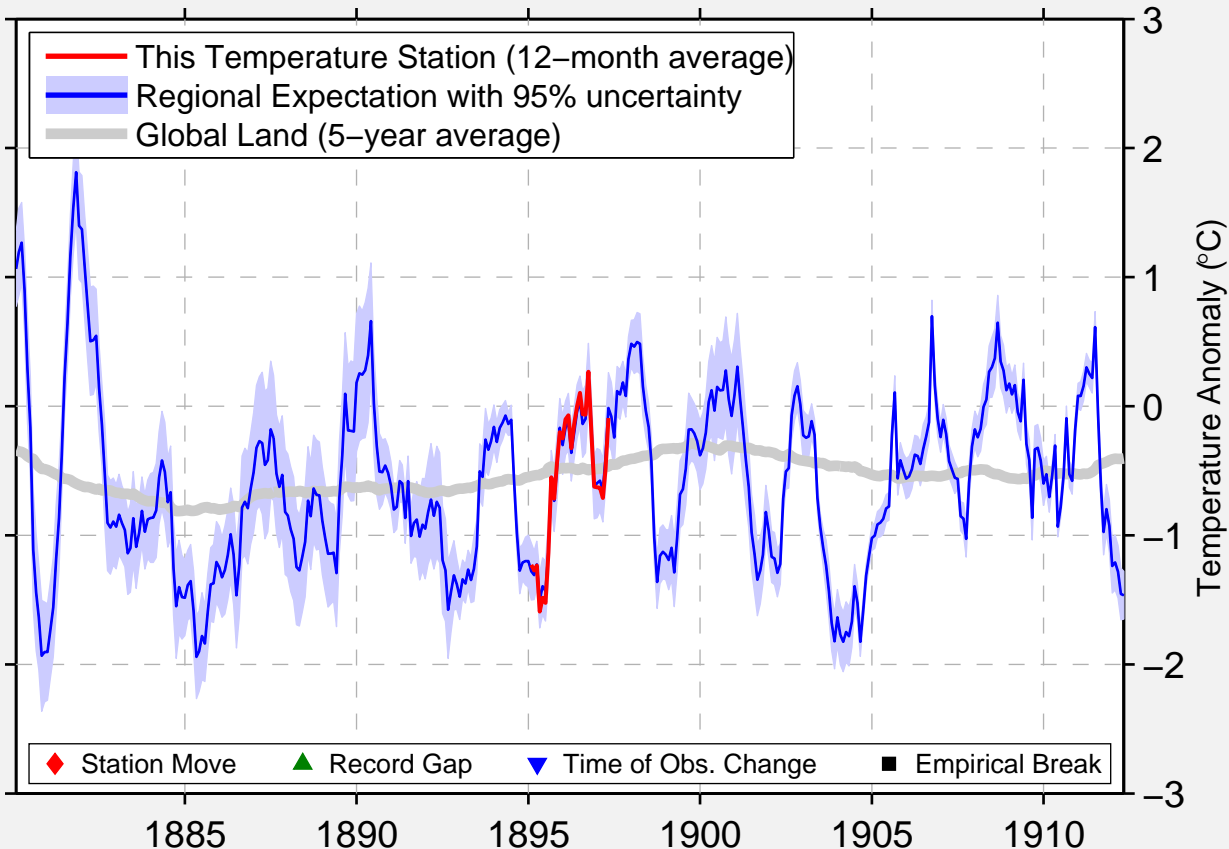

EVANSVILLE FORT COURT STN

37.967 N, 87.583 W (United States)

Data Quality Controlled and Aligned at Breakpoints

Berkeley Earth