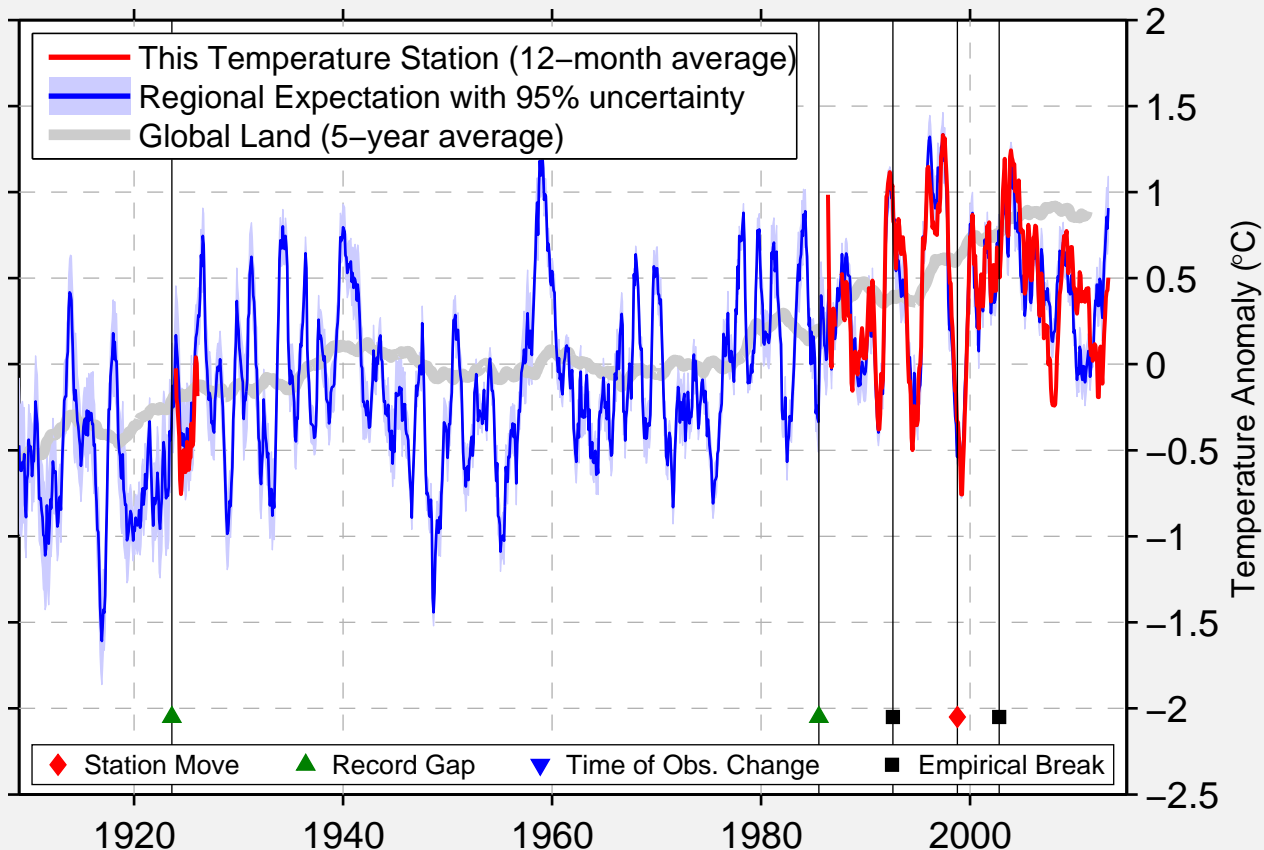

HAYWARD AIR TERMINAL

37.668 N, 122.104 W (United States)

Data Quality Controlled and Aligned at Breakpoints

Berkeley Earth