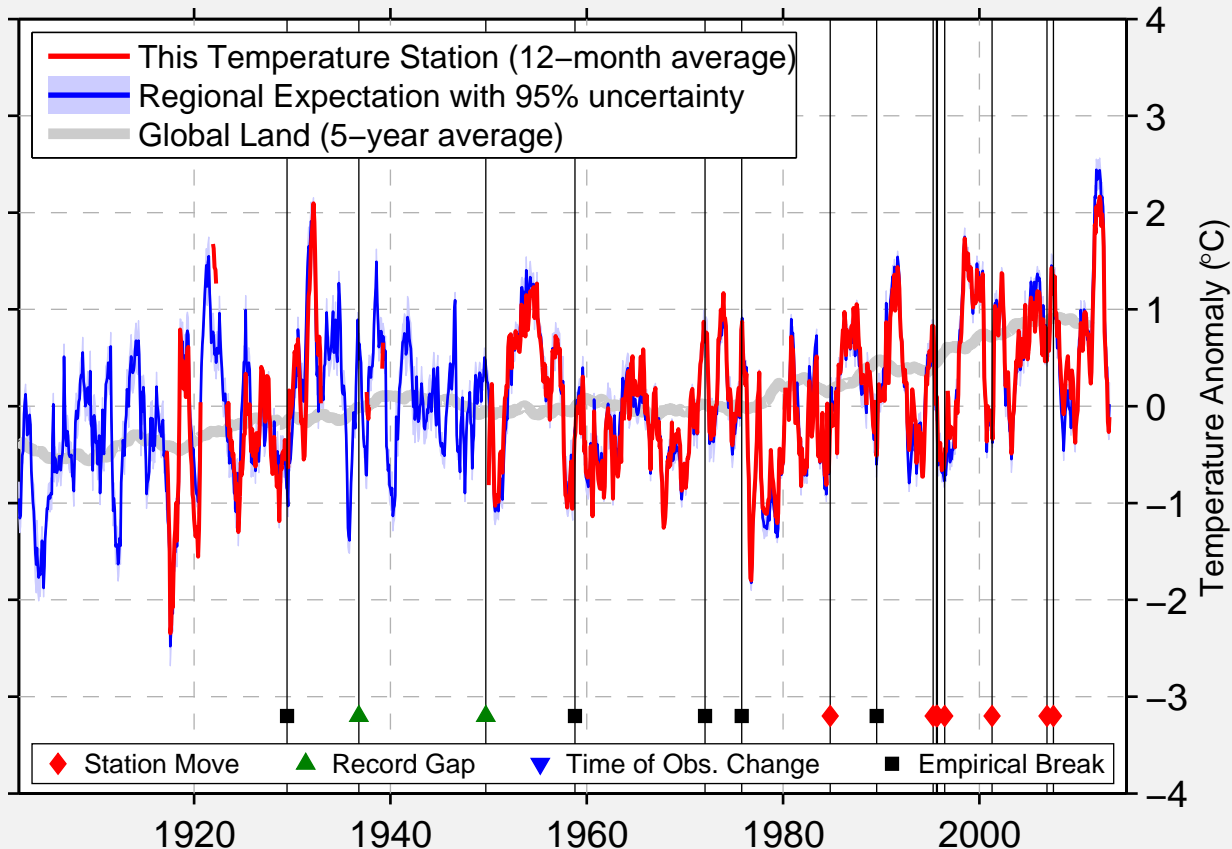

PADUCAH BARKLEY REGIONAL AP

37.070 N, 88.737 W (United States)

Data Quality Controlled and Aligned at Breakpoints

Berkeley Earth