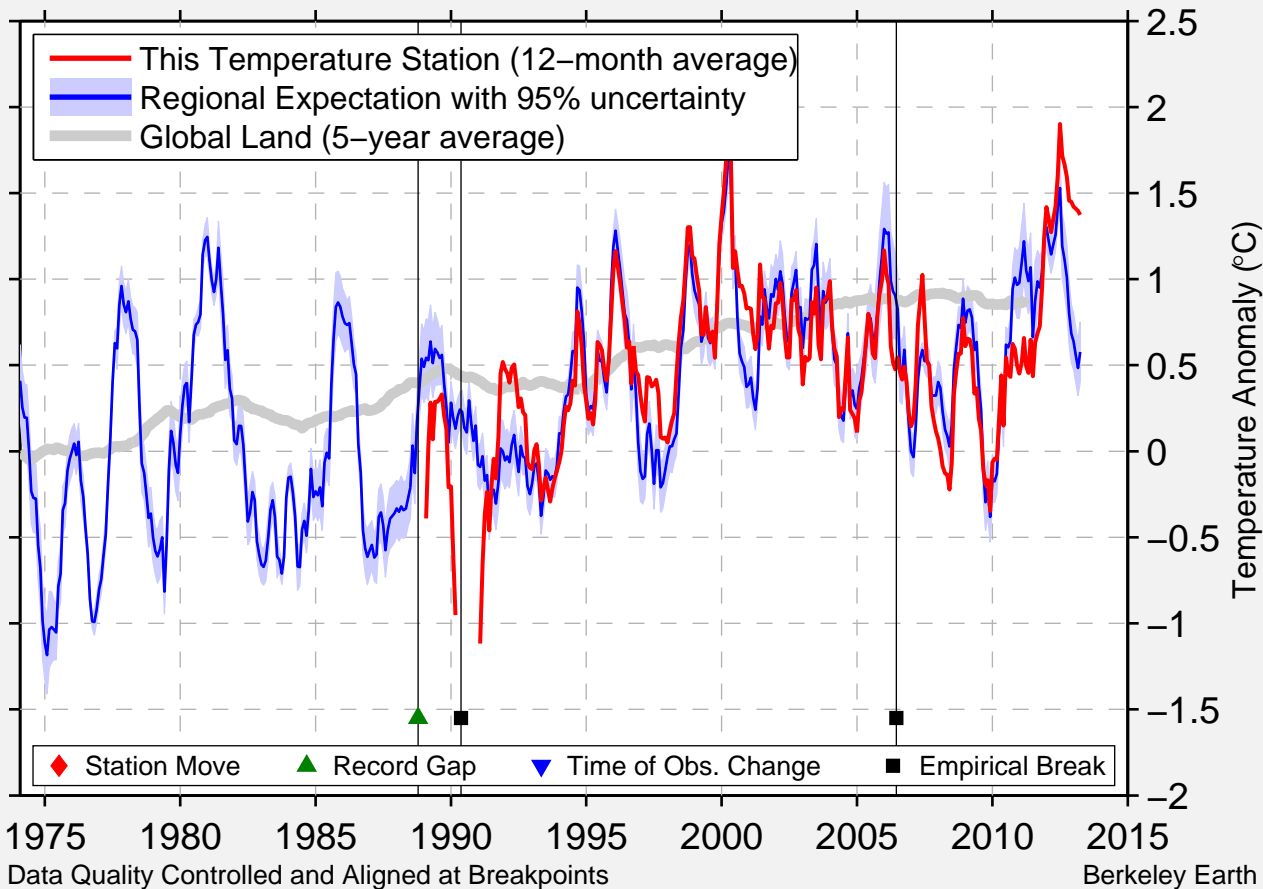

HOPEWELL

36.708 N, 106.250 W (United States)

Data Quality Controlled and Aligned at Breakpoints

Berkeley Earth