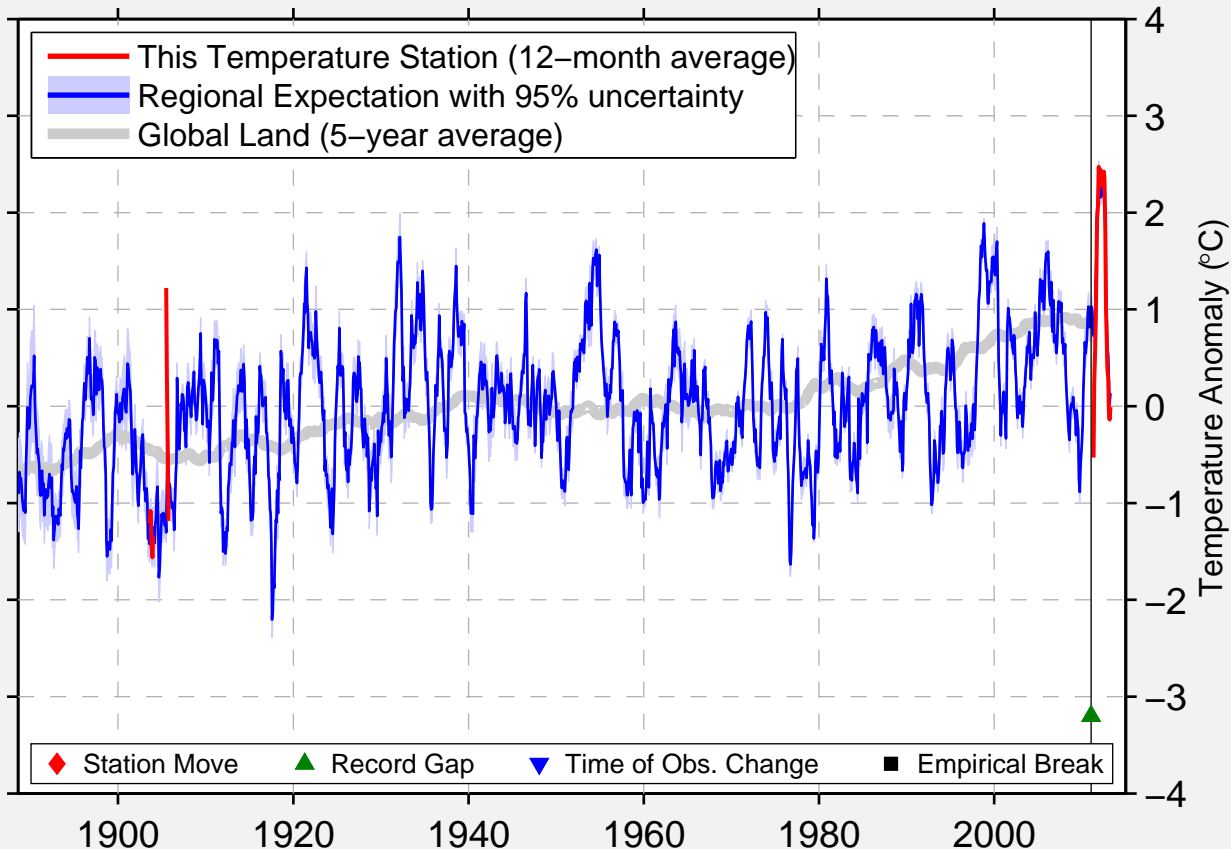

PROTEM 4 NE

36.550 N, 92.847 W (United States)

Data Quality Controlled and Aligned at Breakpoints

Berkeley Earth