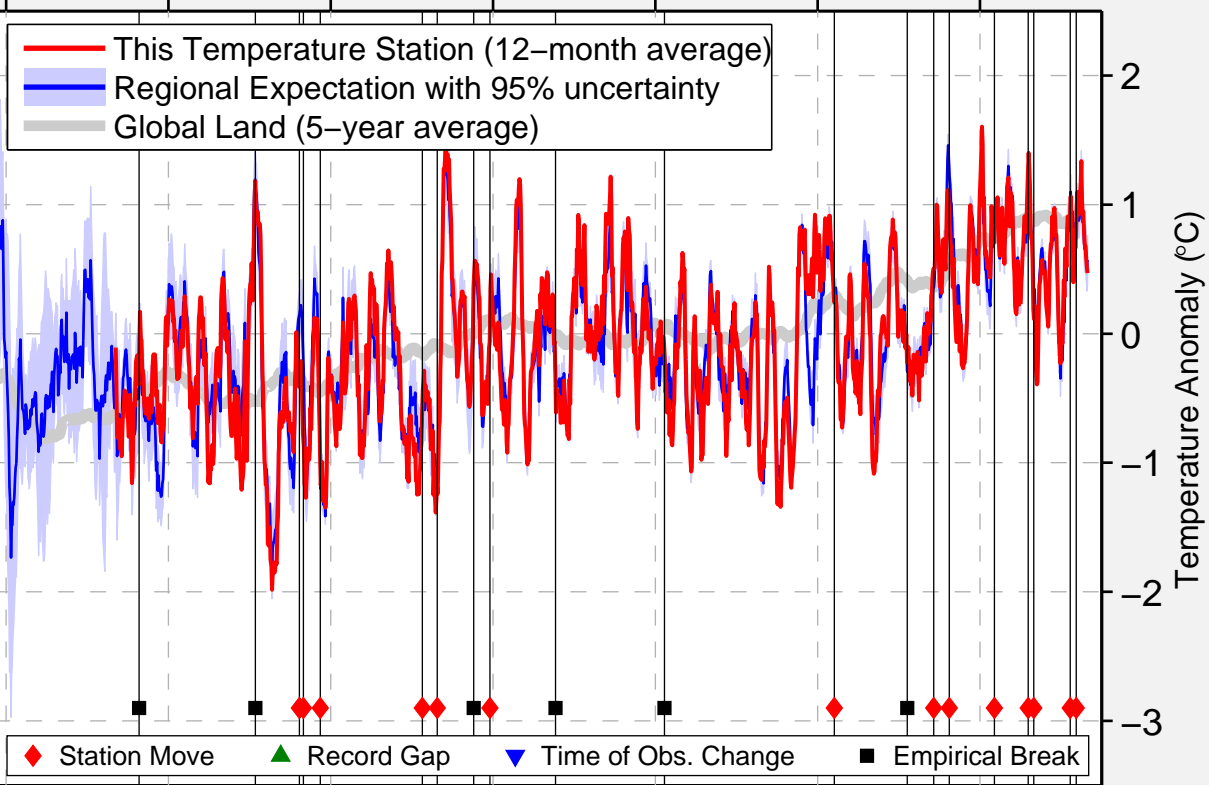

# ALBUQUERQUE MUNICIPAL ARPT

35.008 N, 106.538 W (United States)

Temperature Anomaly (°C)

1880 1900 1920 1940 1960 1980 2000

Data Quality Controlled and Aligned at Breakpoints

Berkeley Earth