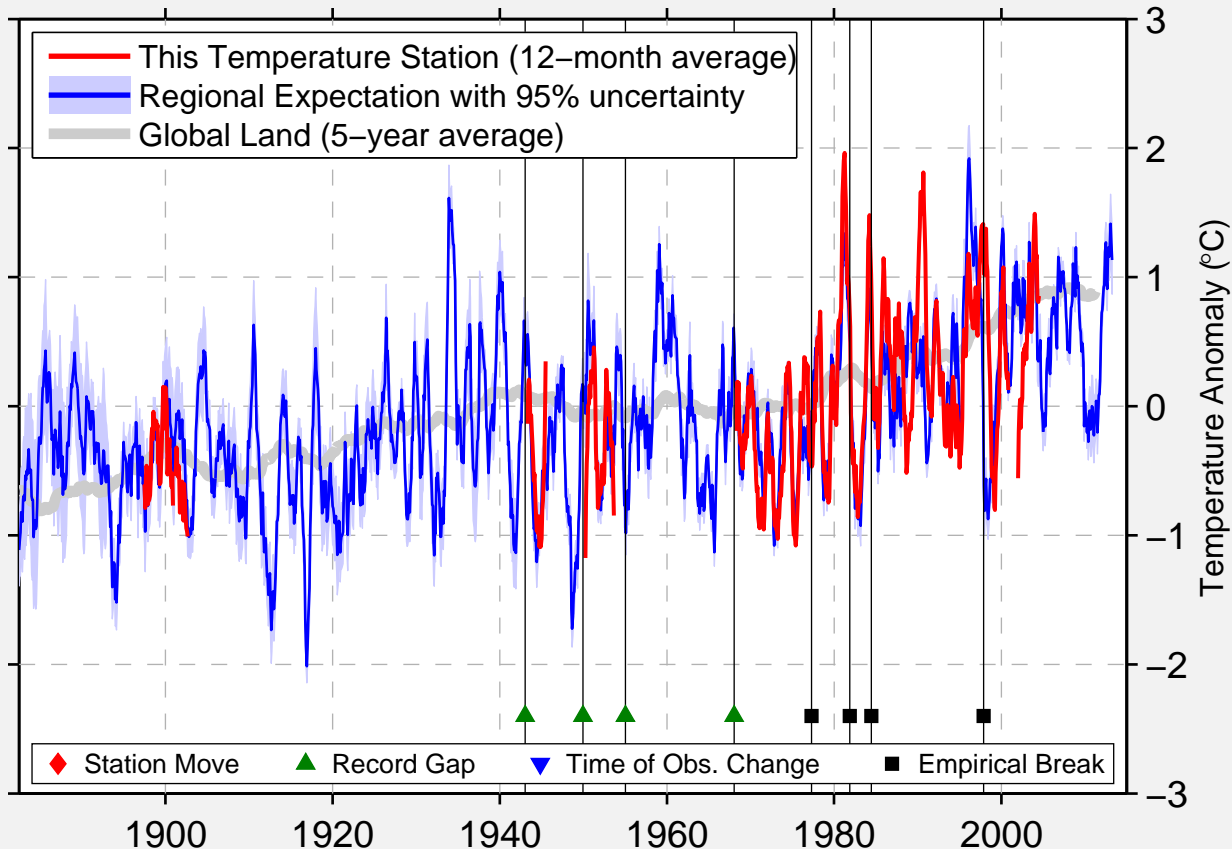

ONTARIO INTERNATIONAL ARPT

34.058 N, 117.608 W (United States)

Data Quality Controlled and Aligned at Breakpoints

Berkeley Earth