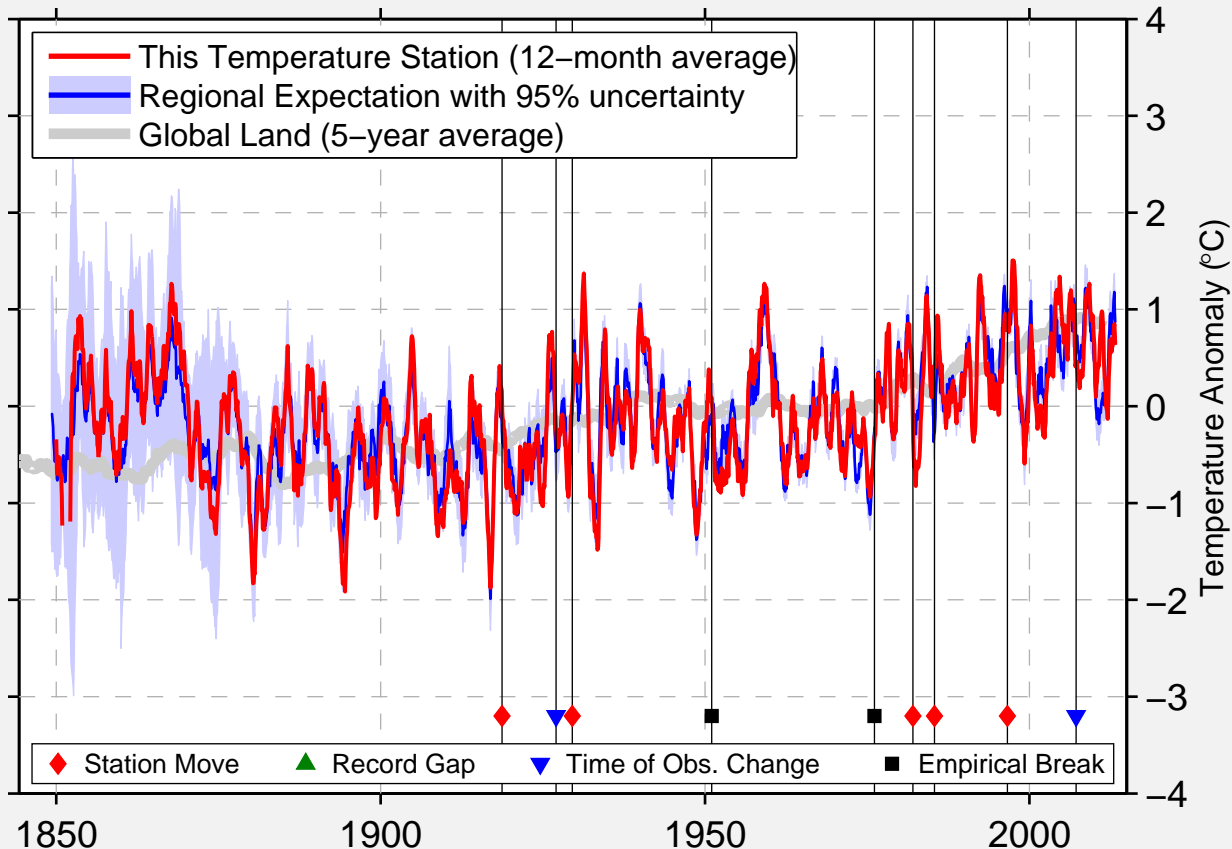

SAN DIEGO LINDBERGH MUNI AP

32.585 N, 117.134 W (United States)

Data Quality Controlled and Aligned at Breakpoints

Berkeley Earth