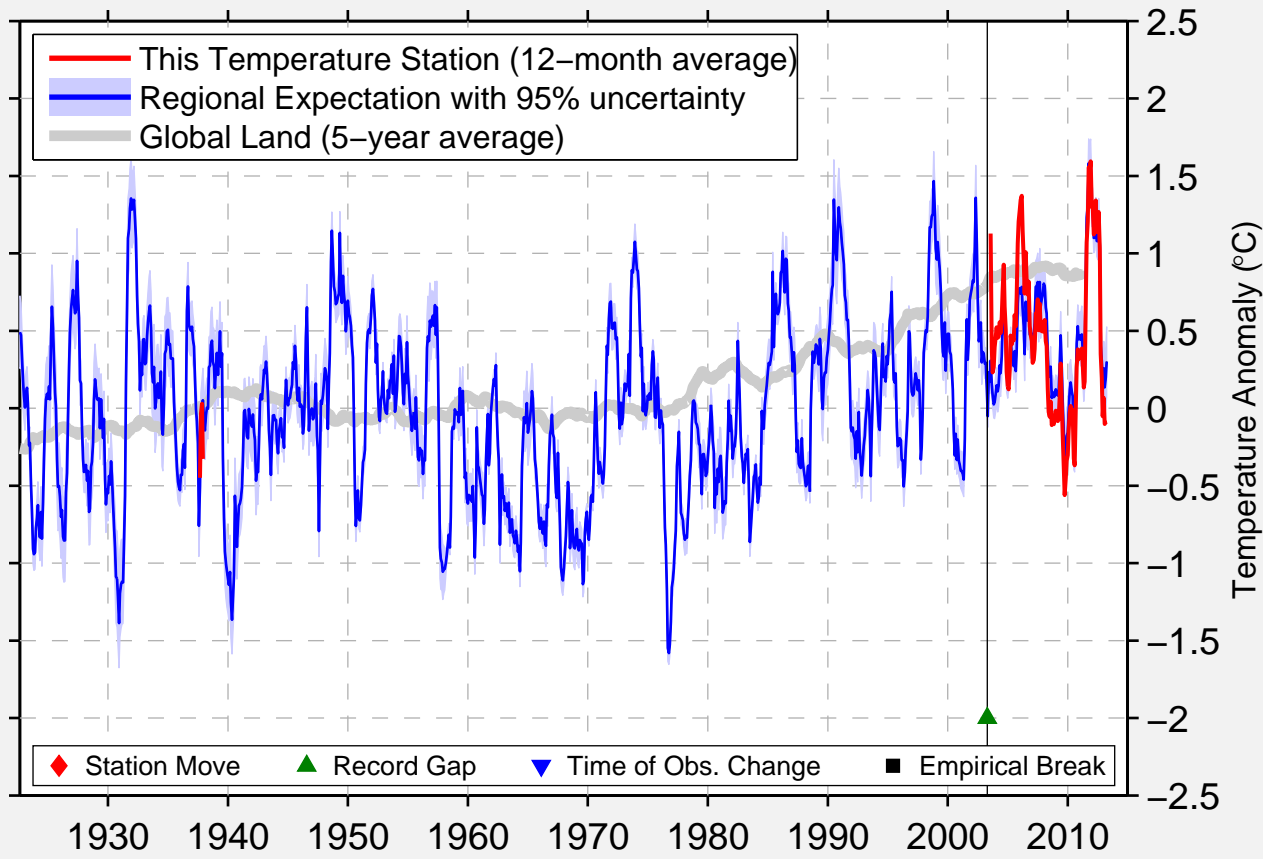

# MCRAE GEORGIA

32.038 N, 82.900 W (United States)

Data Quality Controlled and Aligned at Breakpoints

Berkeley Earth