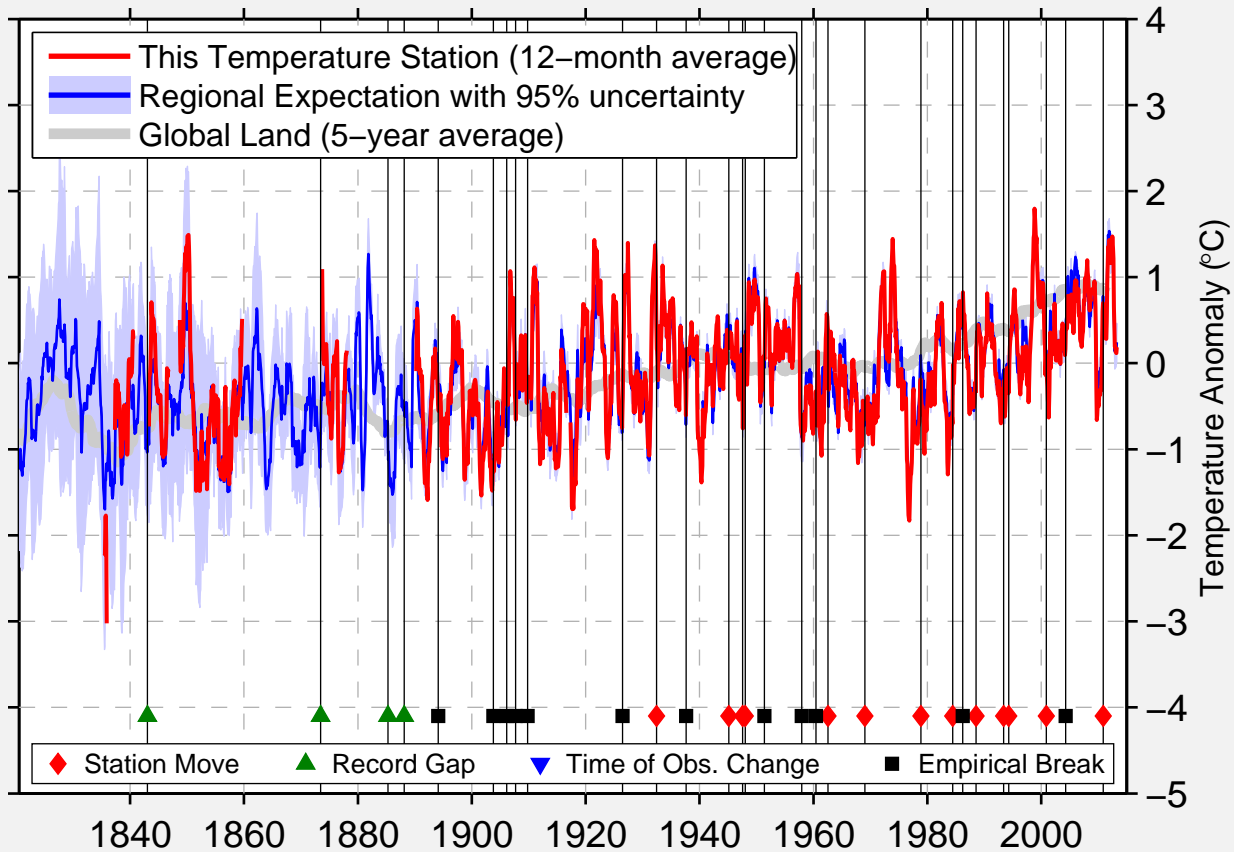

BATON ROUGE HARDING FIELD

30.483 N, 91.177 W (United States)

Data Quality Controlled and Aligned at Breakpoints

Berkeley Earth