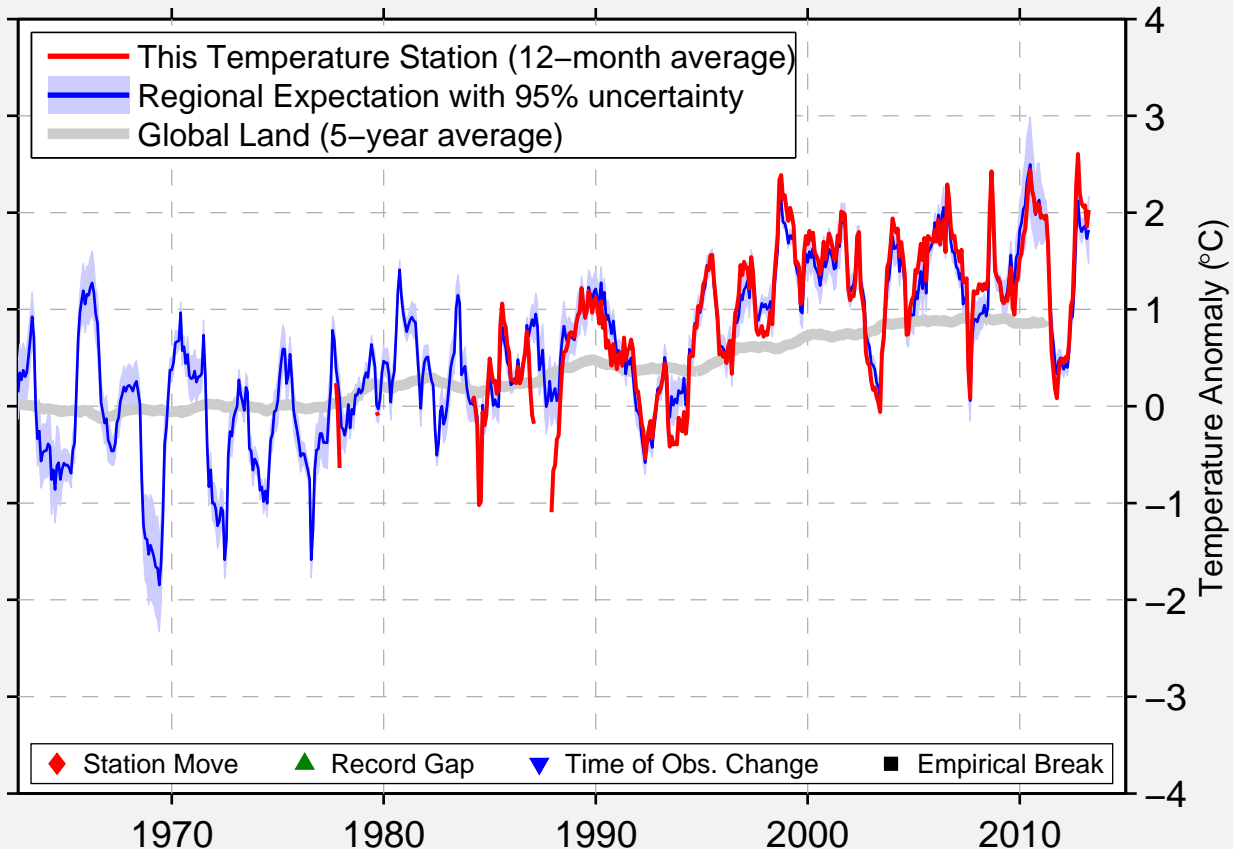

BAKHERDEN

38.433 N, 57.417 E (Turkmenistan)

Data Quality Controlled and Aligned at Breakpoints

Berkeley Earth