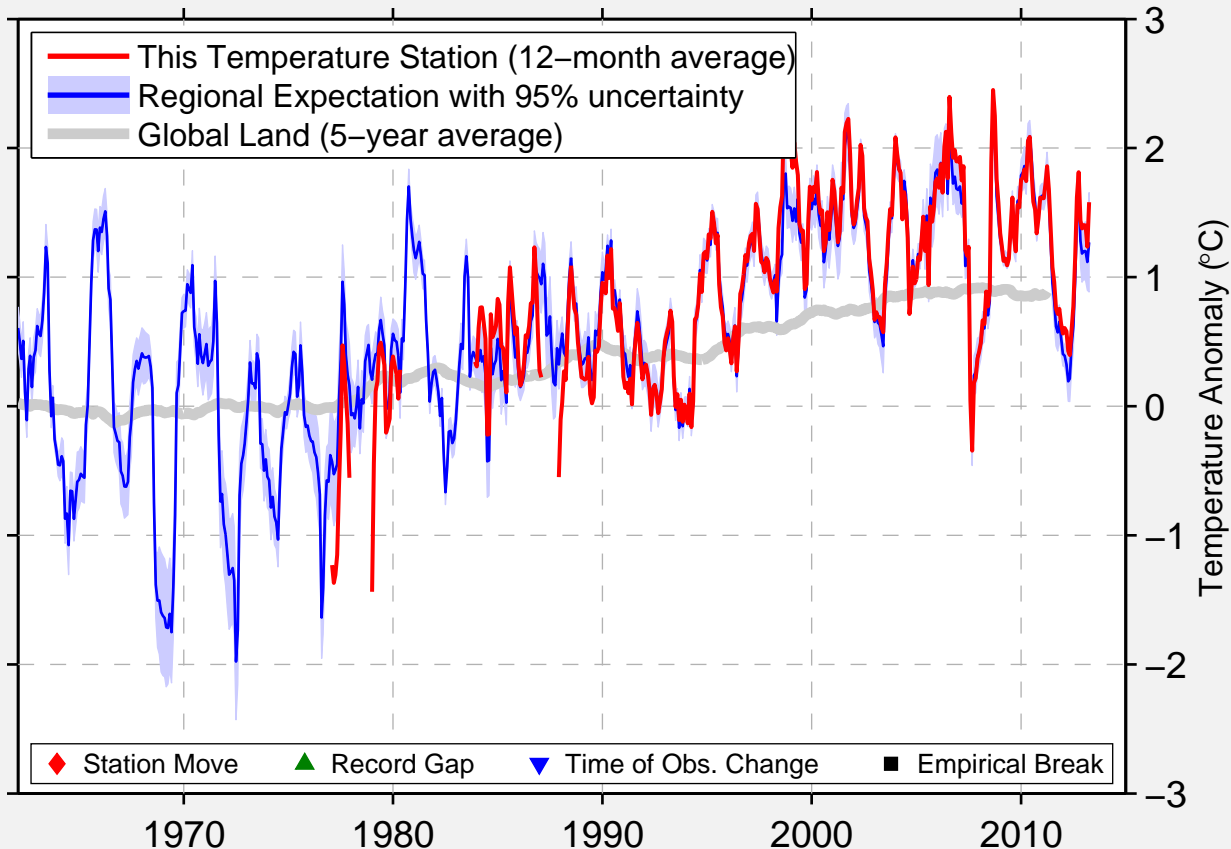

UCHADZHY

38.083 N, 62.800 E (Turkmenistan)

Data Quality Controlled and Aligned at Breakpoints

Berkeley Earth