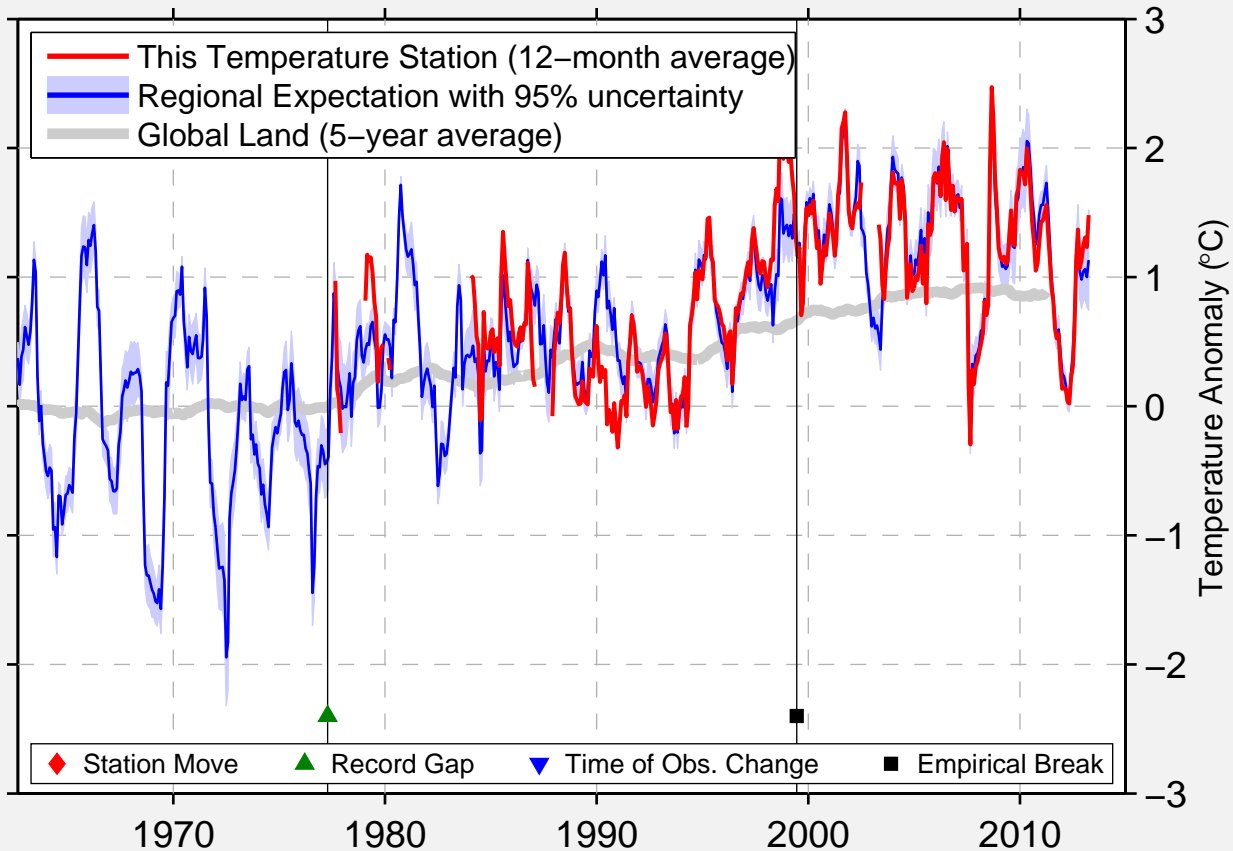

KOYTENDAG (CARSANGA)

37.517 N, 66.017 E (Turkmenistan)

Data Quality Controlled and Aligned at Breakpoints

Berkeley Earth