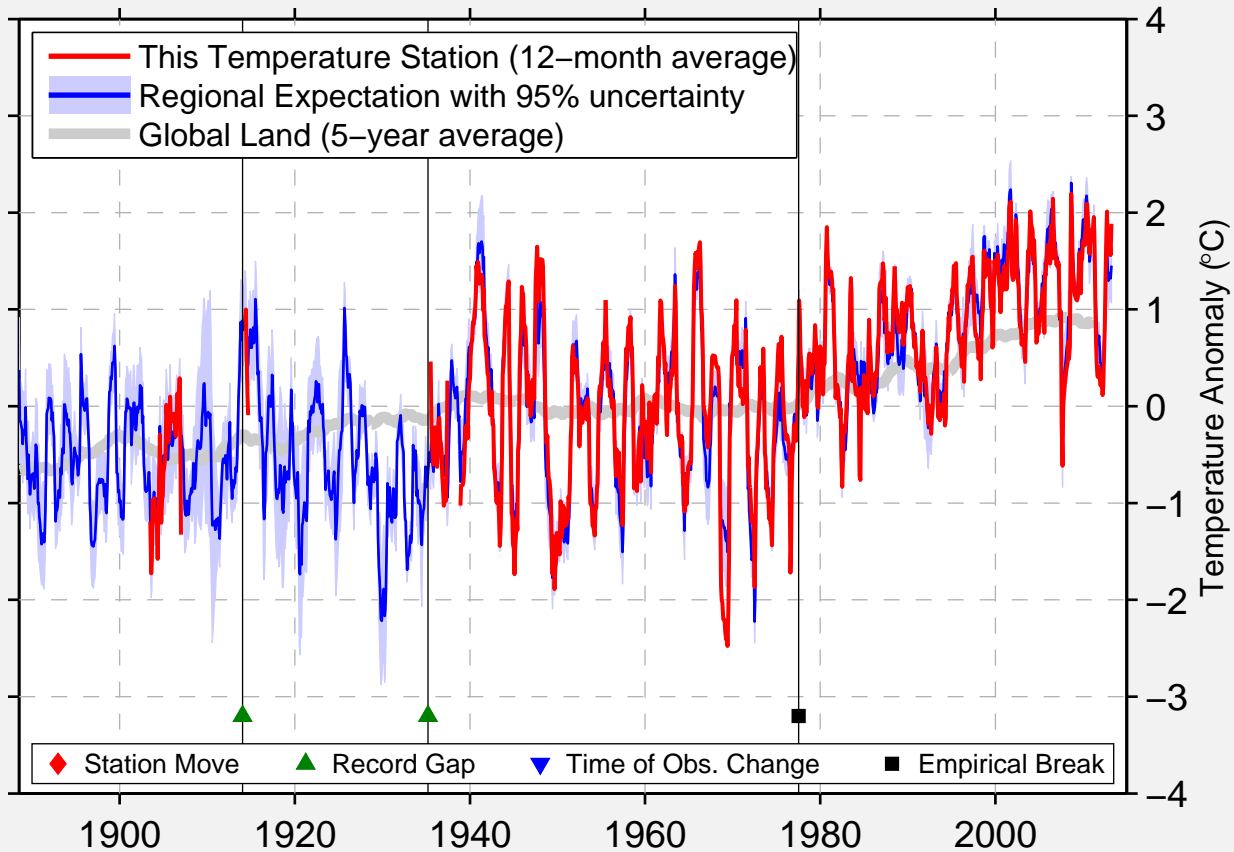

# SERAKHS TURKMEN FORMER

36.533 N, 61.217 E (Turkmenistan)

Data Quality Controlled and Aligned at Breakpoints

Berkeley Earth