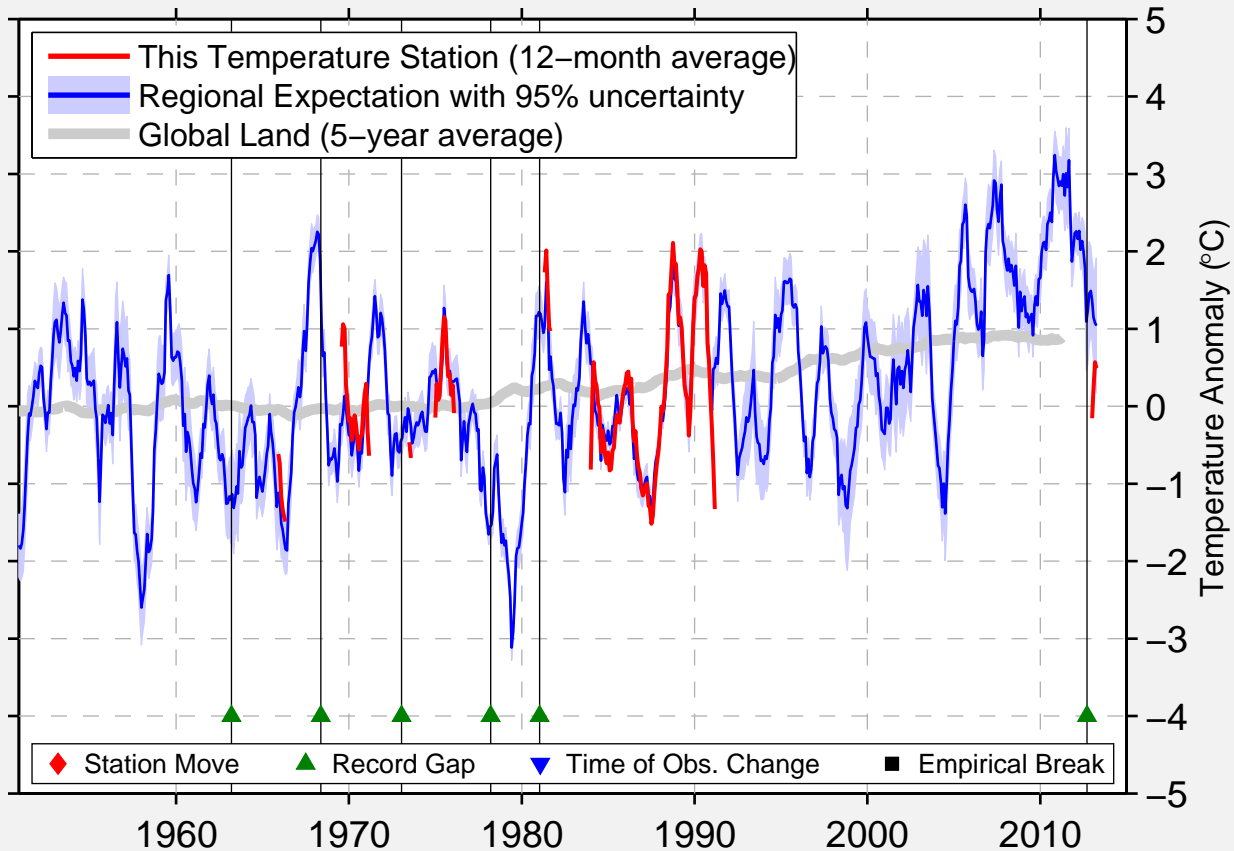

IM.YU.A. HABAROVA

72.400 N, 126.350 E (Russia)

Data Quality Controlled and Aligned at Breakpoints

Berkeley Earth