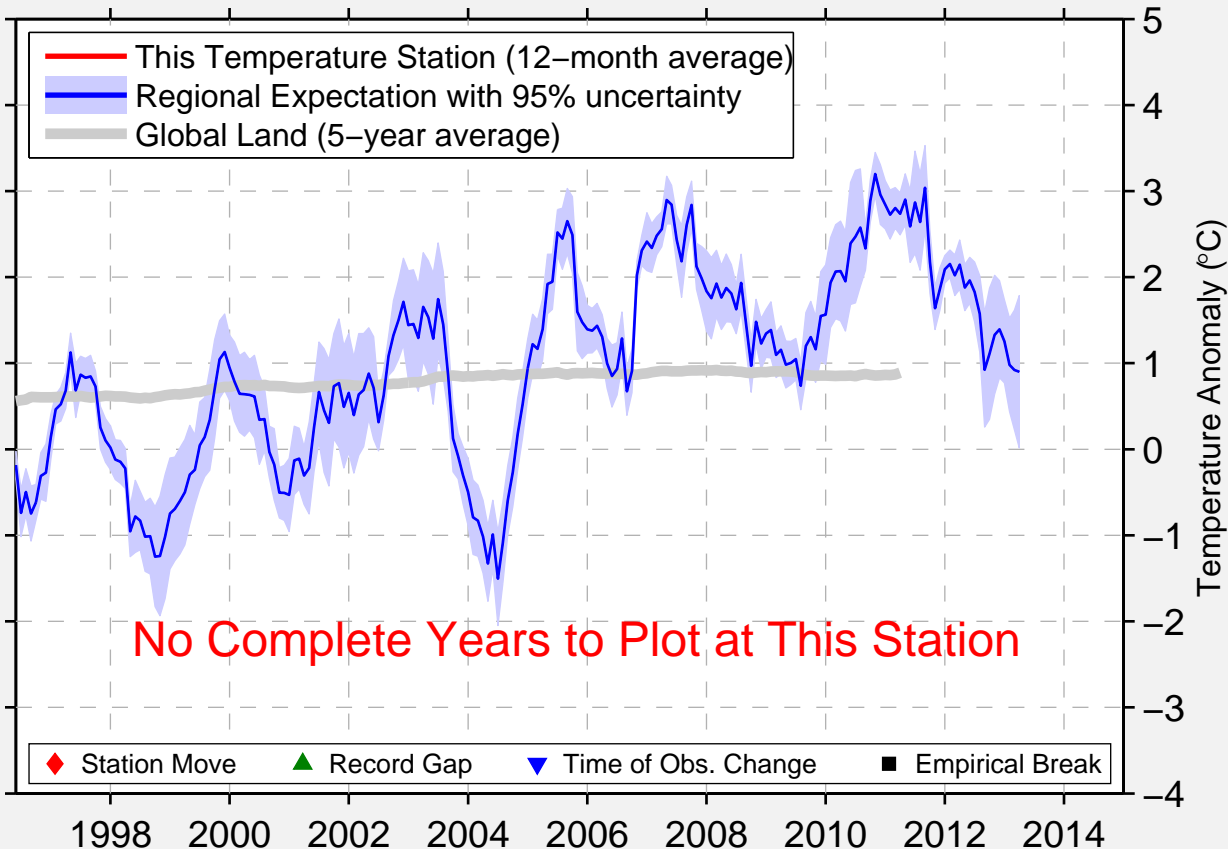

TIKSI 4 SSE

71.586 N, 128.916 E (Russia)

No Complete Years to Plot at This Station

◆ Station Move ▲ Record Gap ▼ Time of Obs. Change ■ Empirical Break