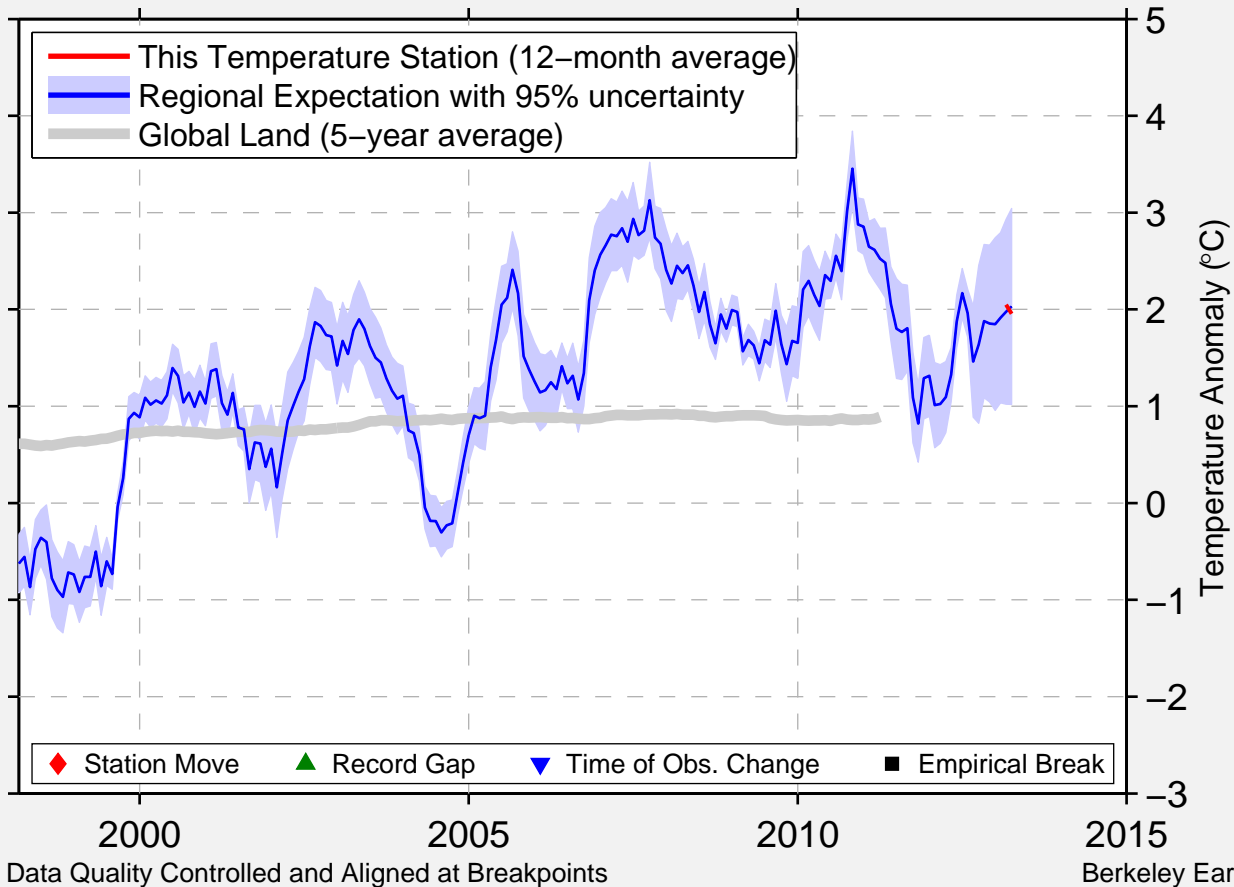

BELAYA GORA

68.550 N, 146.217 E (Russia)

Data Quality Controlled and Aligned at Breakpoints

Berkeley Earth