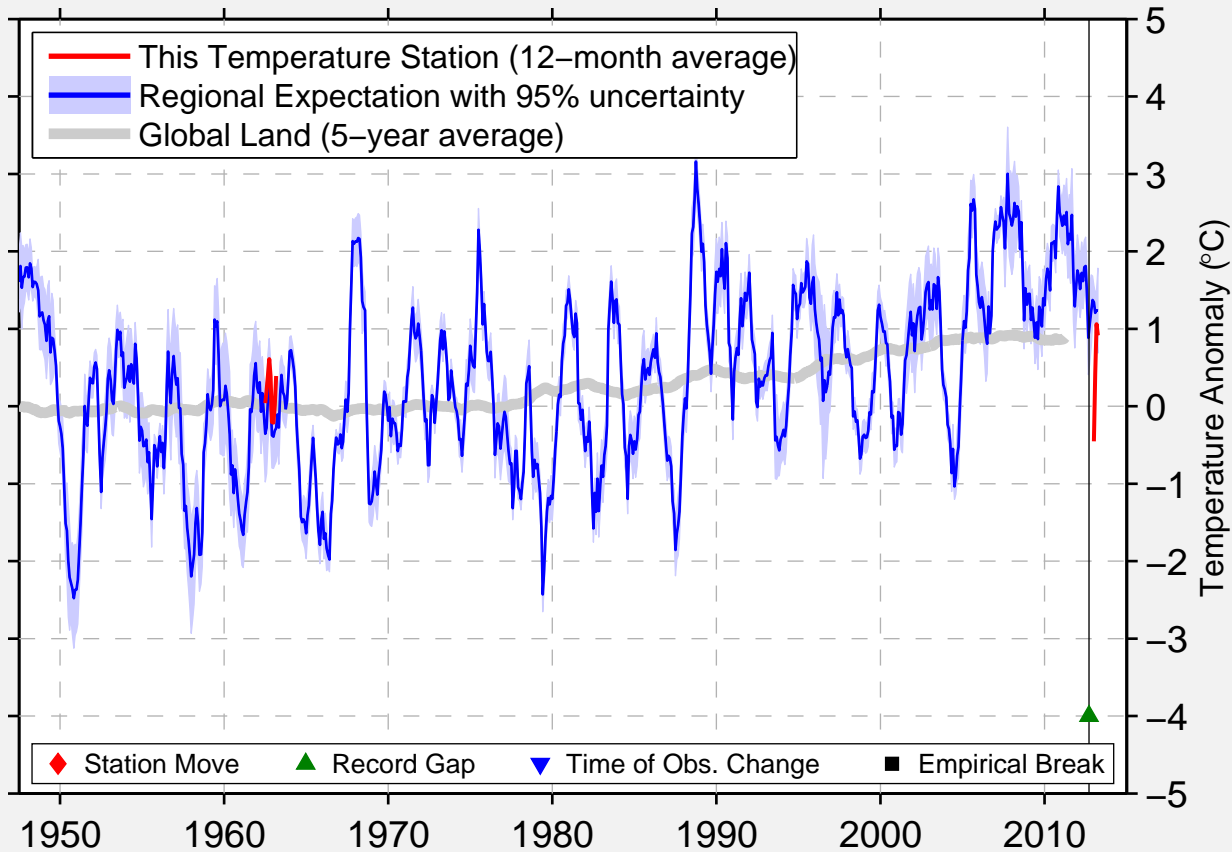

# BATAGAJ-ALYTA

67.800 N, 130.383 E (Russia)

Data Quality Controlled and Aligned at Breakpoints

Berkeley Earth