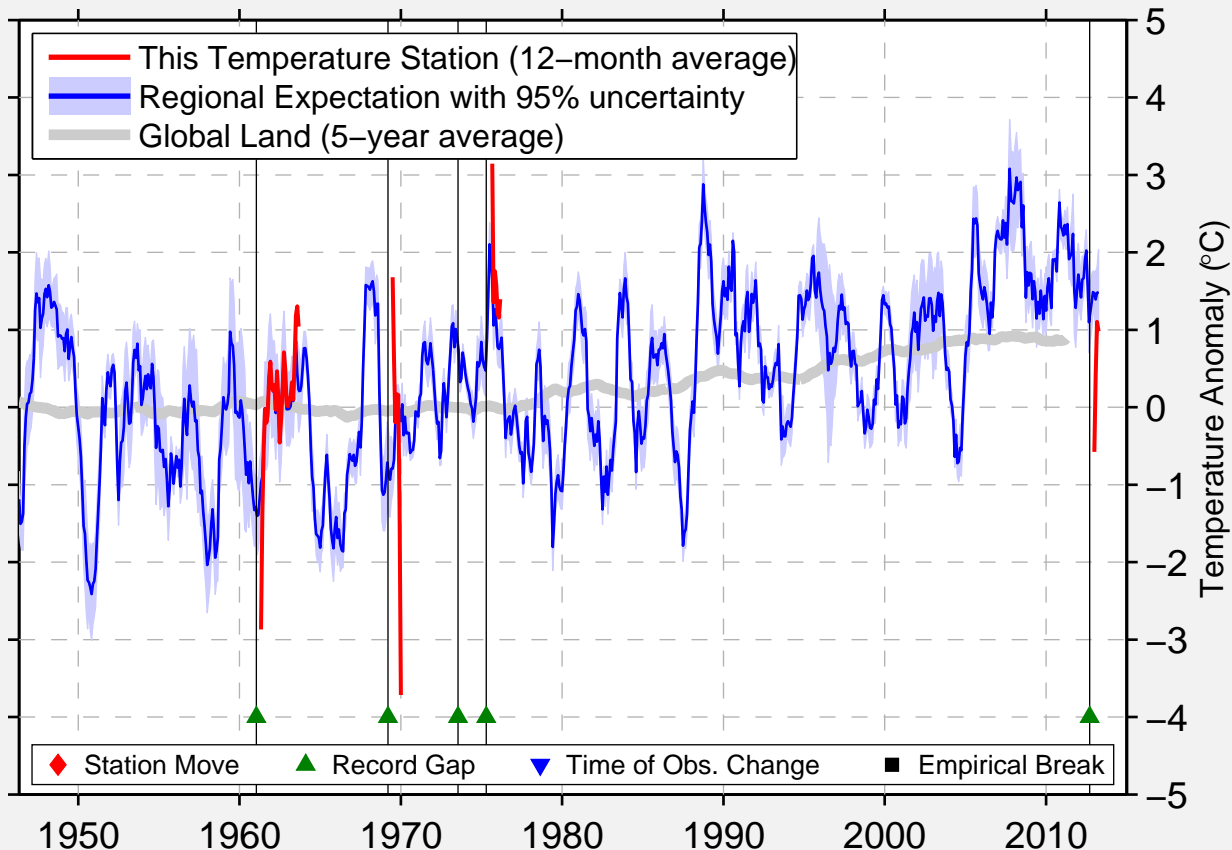

# EKYUCHCHYU

66.767 N, 131.600 E (Russia)

Data Quality Controlled and Aligned at Breakpoints

Berkeley Earth