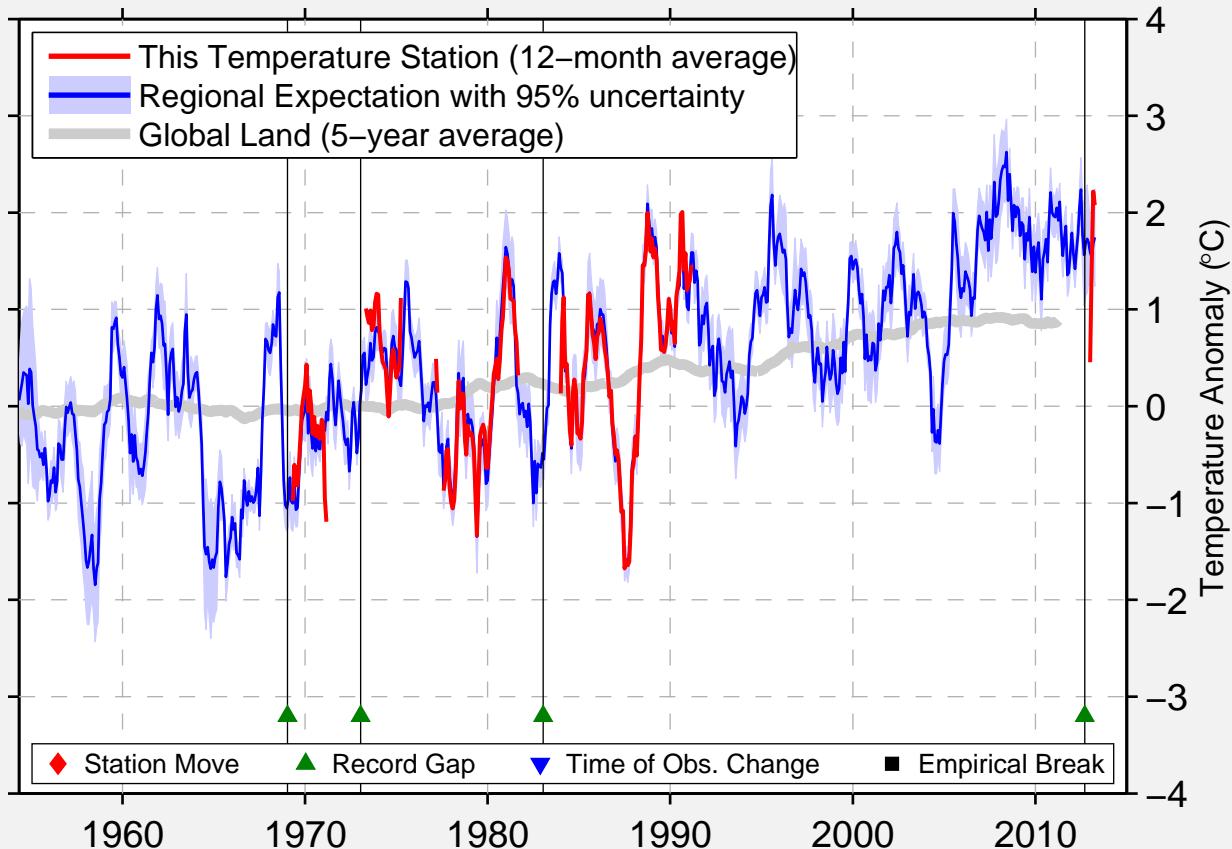

VOSTOCHNAYA

63.217 N, 139.600 E (Russia)

Data Quality Controlled and Aligned at Breakpoints

Berkeley Earth