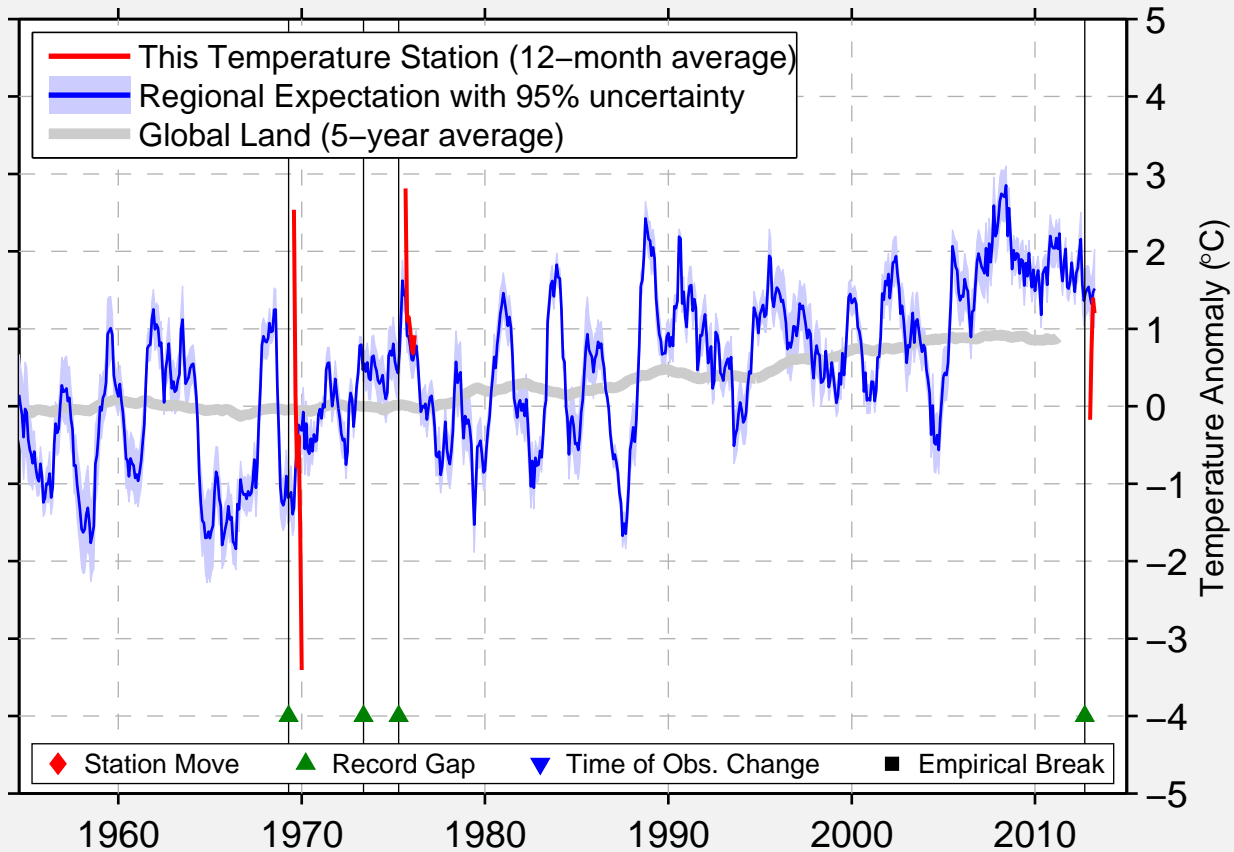

KREST-HAL'DZHAJ

62.817 N, 134.433 E (Russia)

Data Quality Controlled and Aligned at Breakpoints

Berkeley Earth