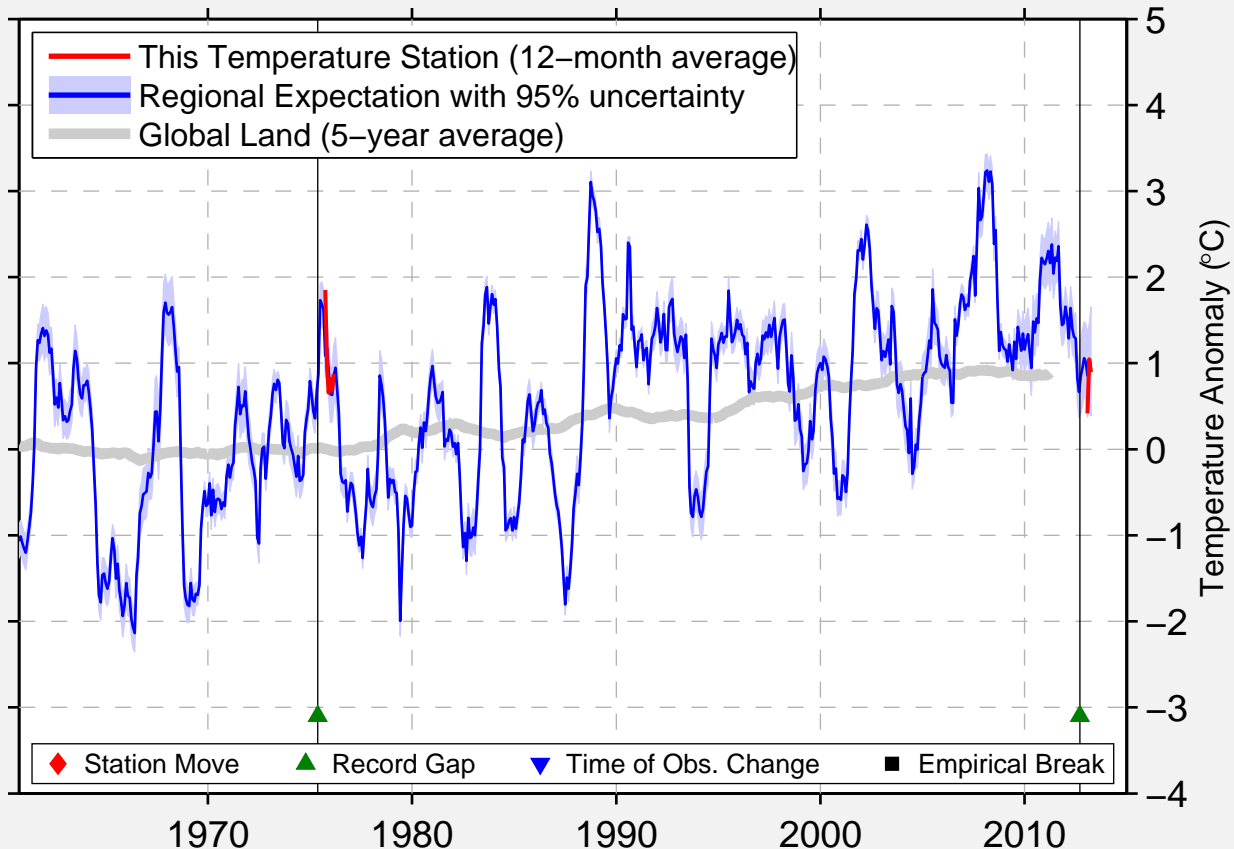

# BERDIGESTYAH

62.267 N, 127.067 E (Russia)

Data Quality Controlled and Aligned at Breakpoints

Berkeley Earth