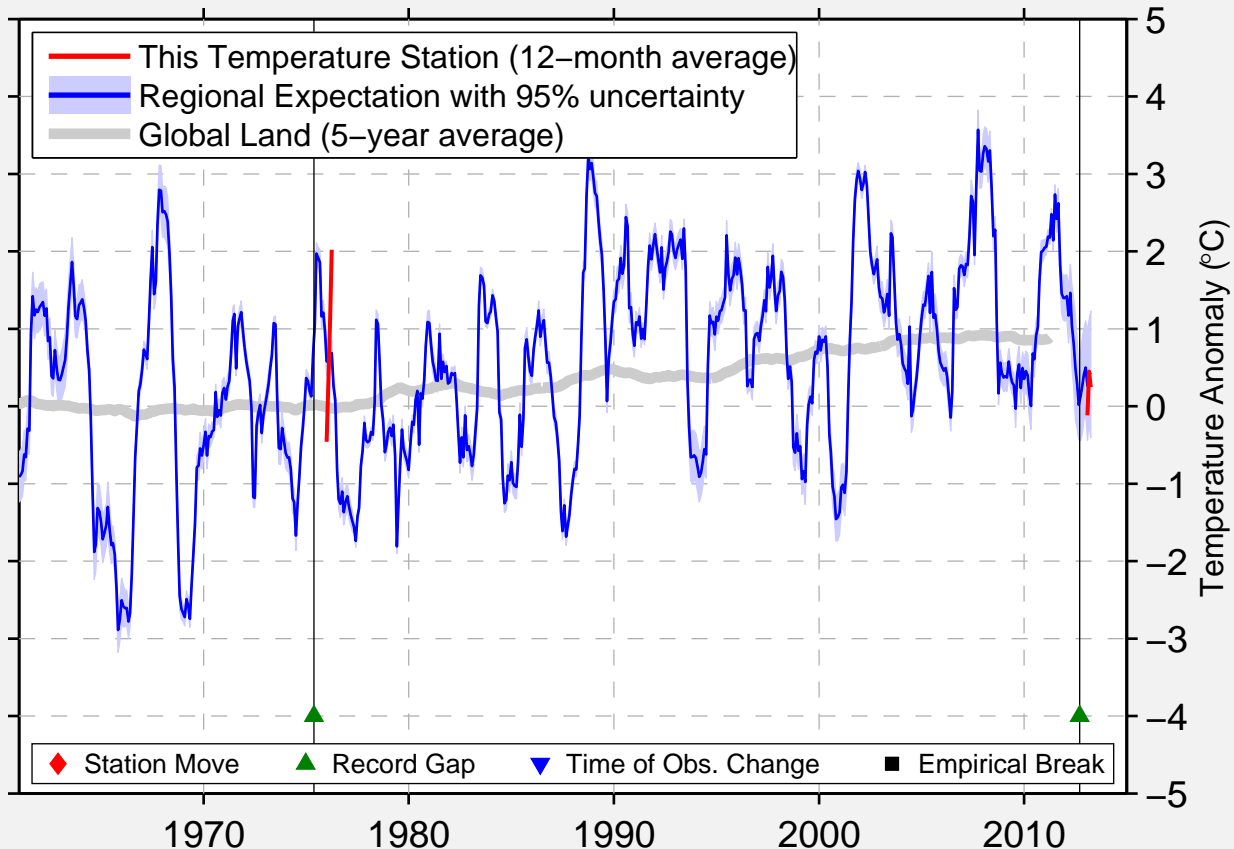

# KRESTYAH

62.267 N, 116.150 E (Russia)

Data Quality Controlled and Aligned at Breakpoints

Berkeley Earth