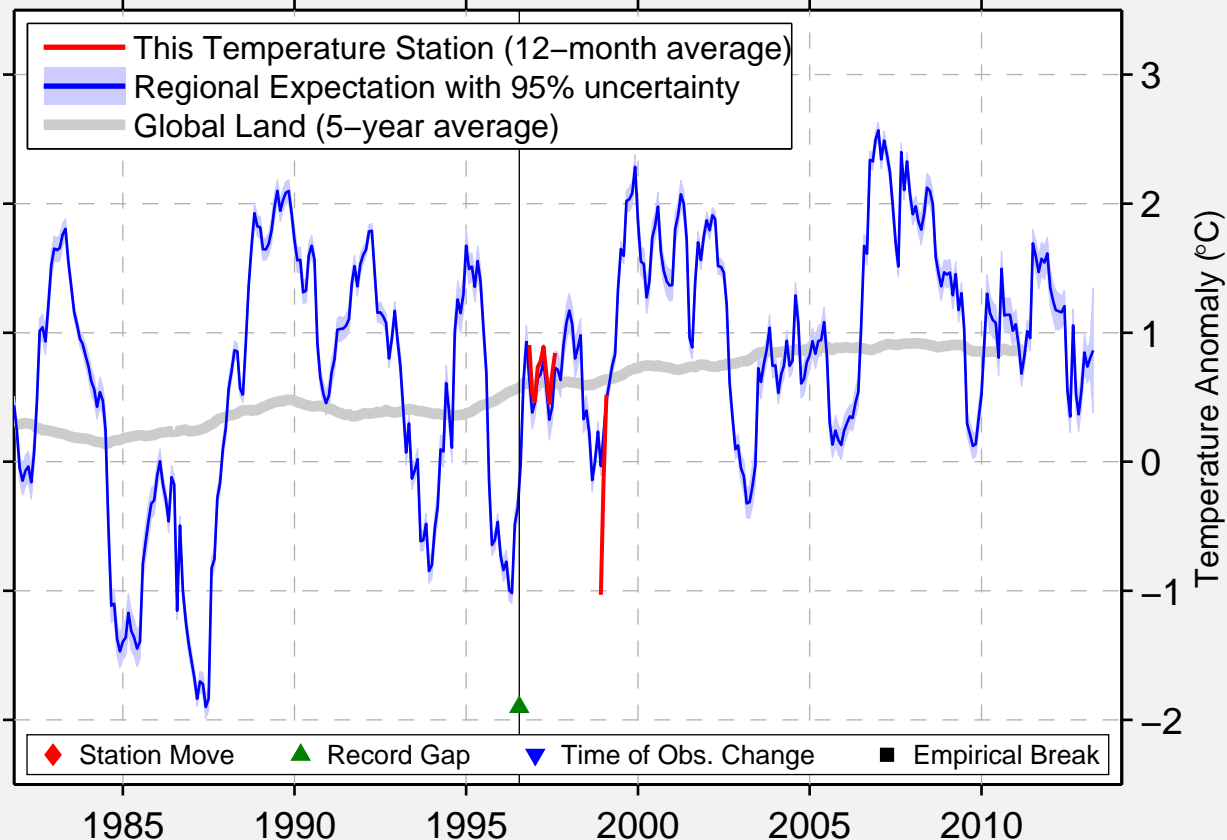

# DAGDA

56.100 N, 27.550 E (Latvia)

Data Quality Controlled and Aligned at Breakpoints

Berkeley Earth