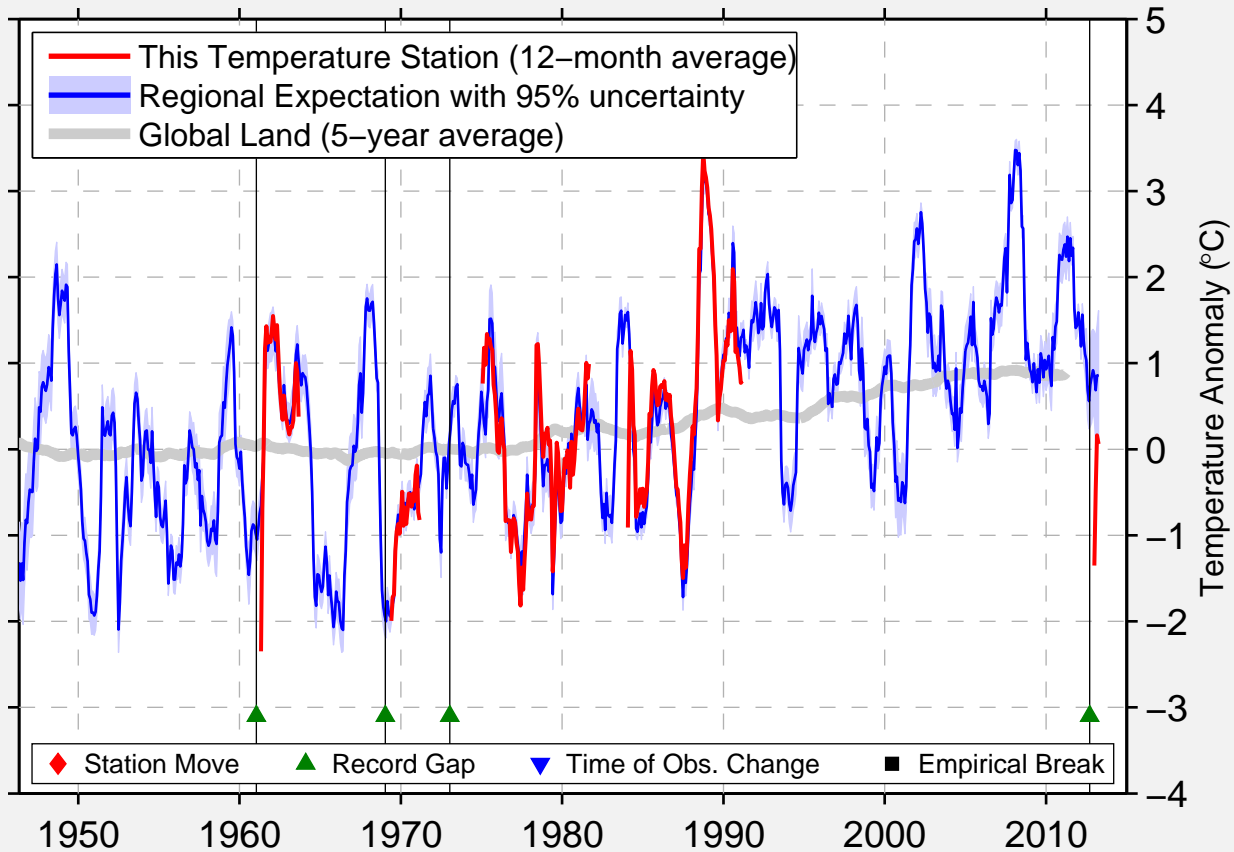

BUYAGA

59.667 N, 127.050 E (Russia)

Data Quality Controlled and Aligned at Breakpoints

Berkeley Earth