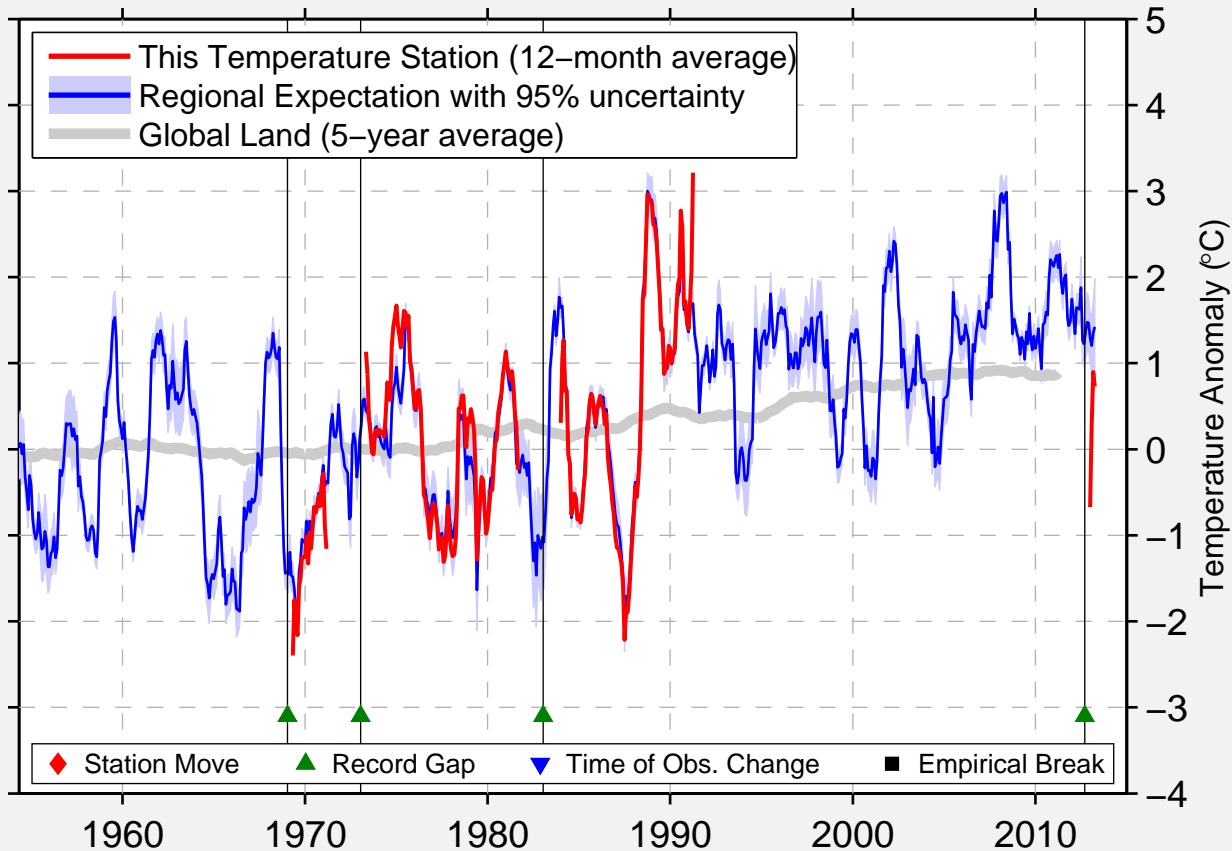

# UST'-MIL'

59.633 N, 133.033 E (Russia)

Data Quality Controlled and Aligned at Breakpoints

Berkeley Earth