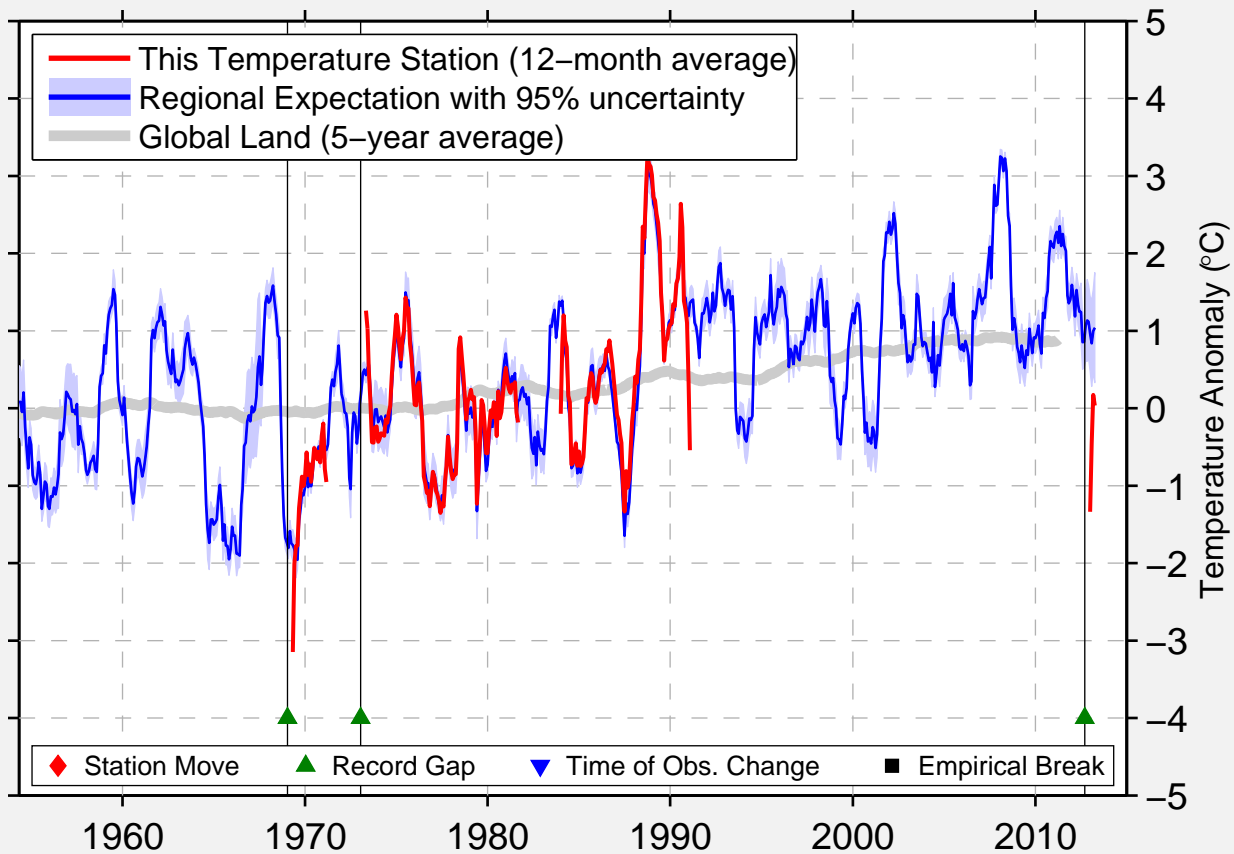

UGINO

58.633 N, 128.500 E (Russia)

Data Quality Controlled and Aligned at Breakpoints

Berkeley Earth