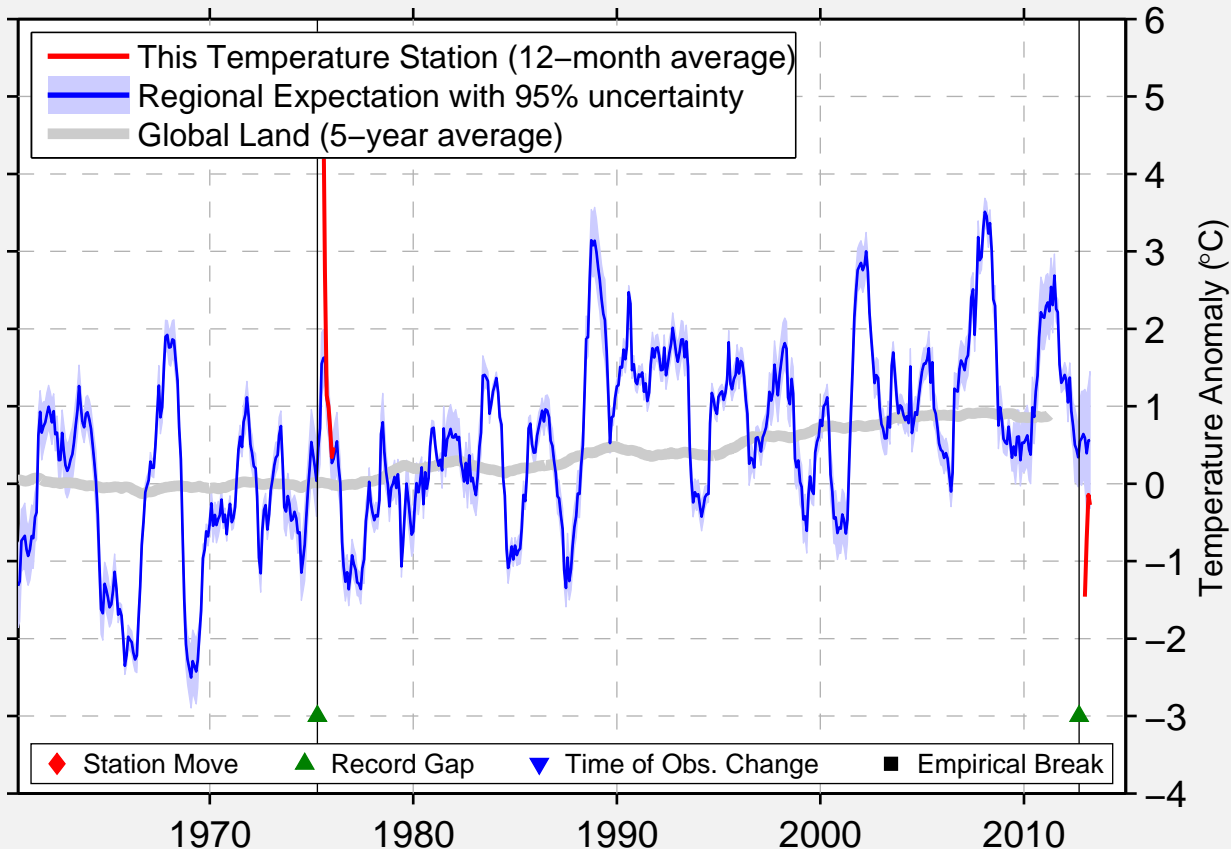

SUON-TIT

58.067 N, 123.717 E (Russia)

◆ Station Move ▲ Record Gap ▼ Time of Obs. Change ■ Empirical Break