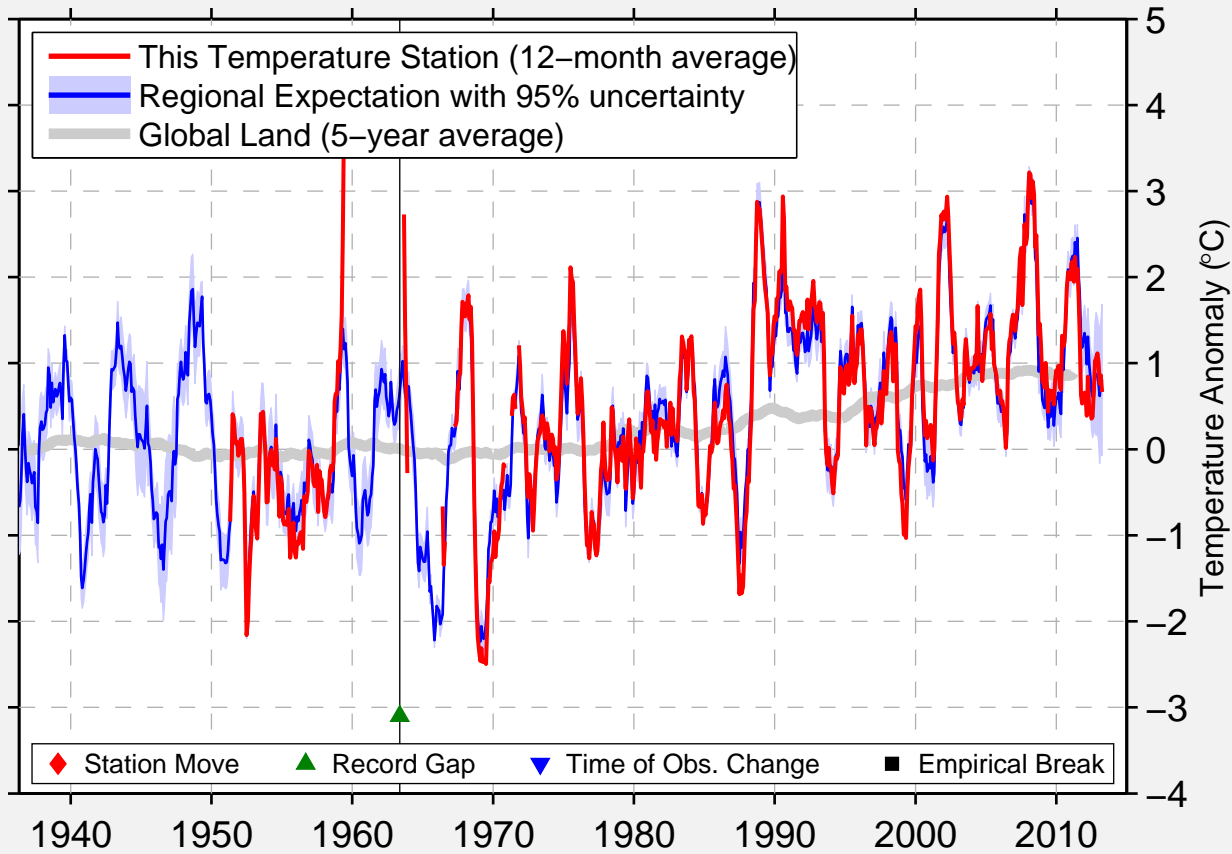

KANKU

57.650 N, 125.967 E (Russia)

Data Quality Controlled and Aligned at Breakpoints

Berkeley Earth