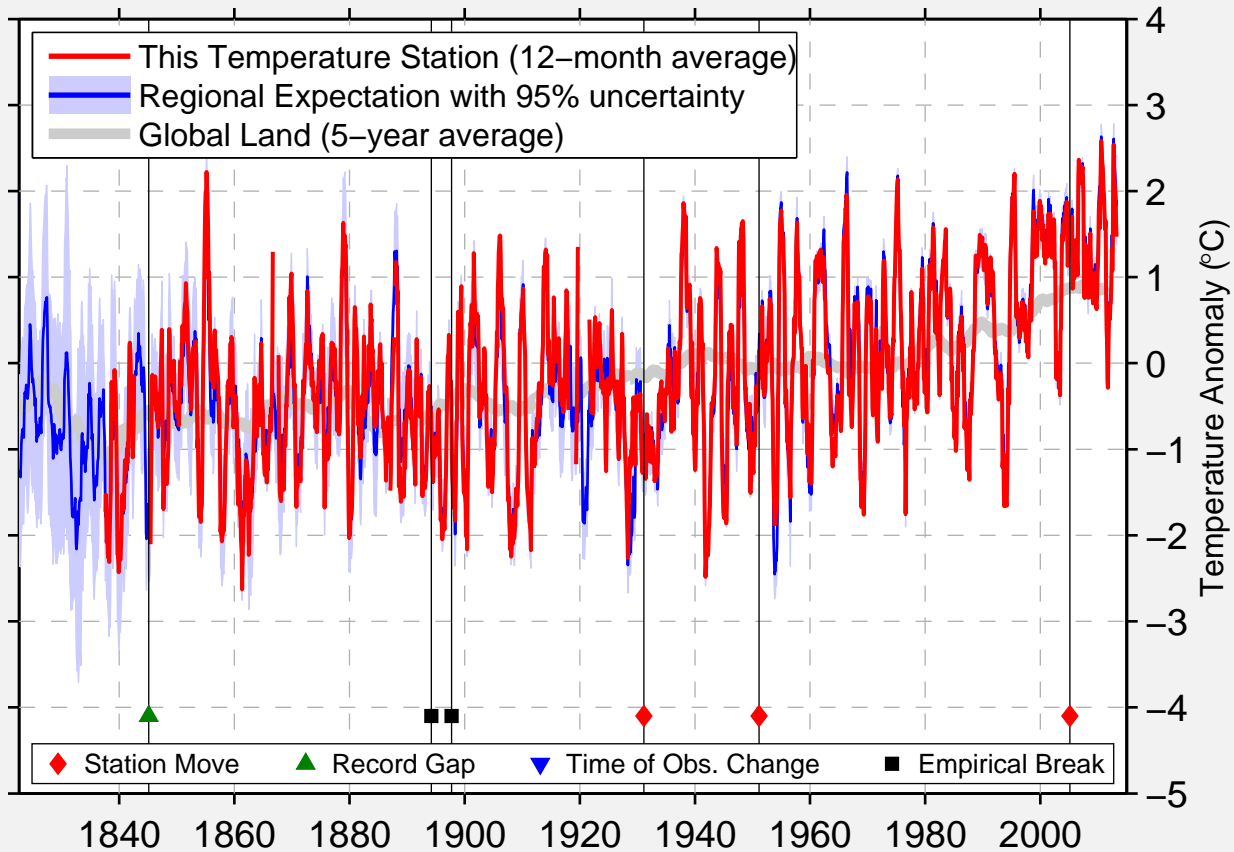

ASTRAHAN'

46.283 N, 48.013 E (Russia)

Data Quality Controlled and Aligned at Breakpoints

Berkeley Earth