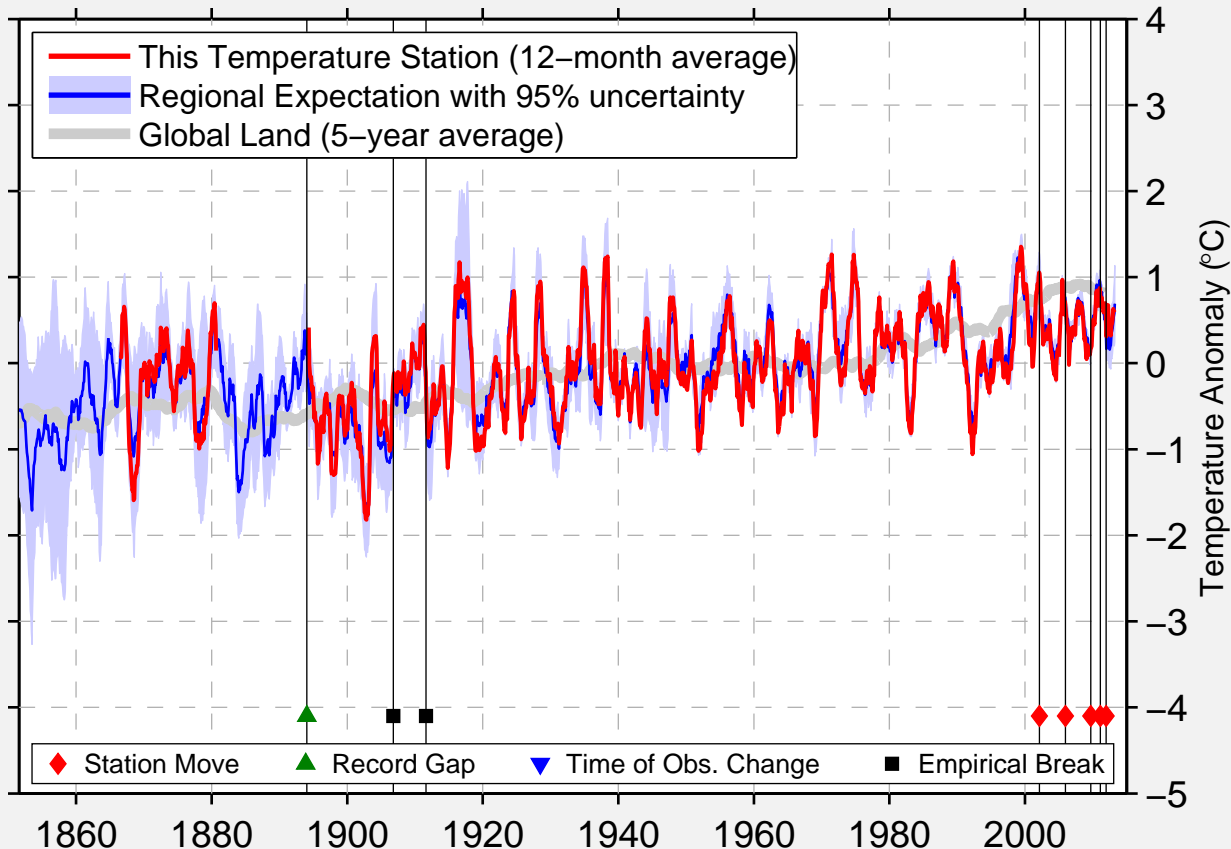

HOKITIKA AERODROME AWS

42.700 S, 170.523 E (New Zealand)

Data Quality Controlled and Aligned at Breakpoints

Berkeley Earth