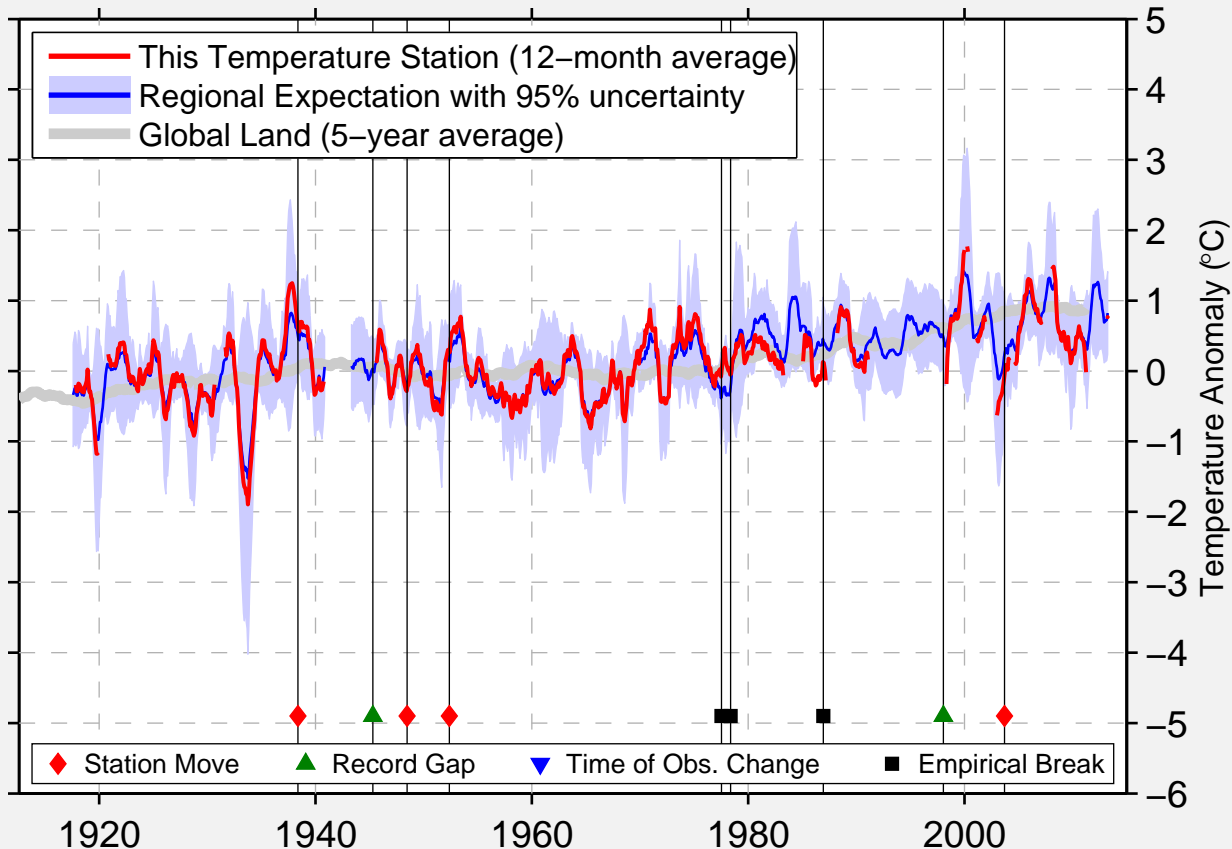

MIDWAY HENDERSON FLD AP

28.224 N, 177.364 W (Midway Islands [United States])

Data Quality Controlled and Aligned at Breakpoints

Berkeley Earth