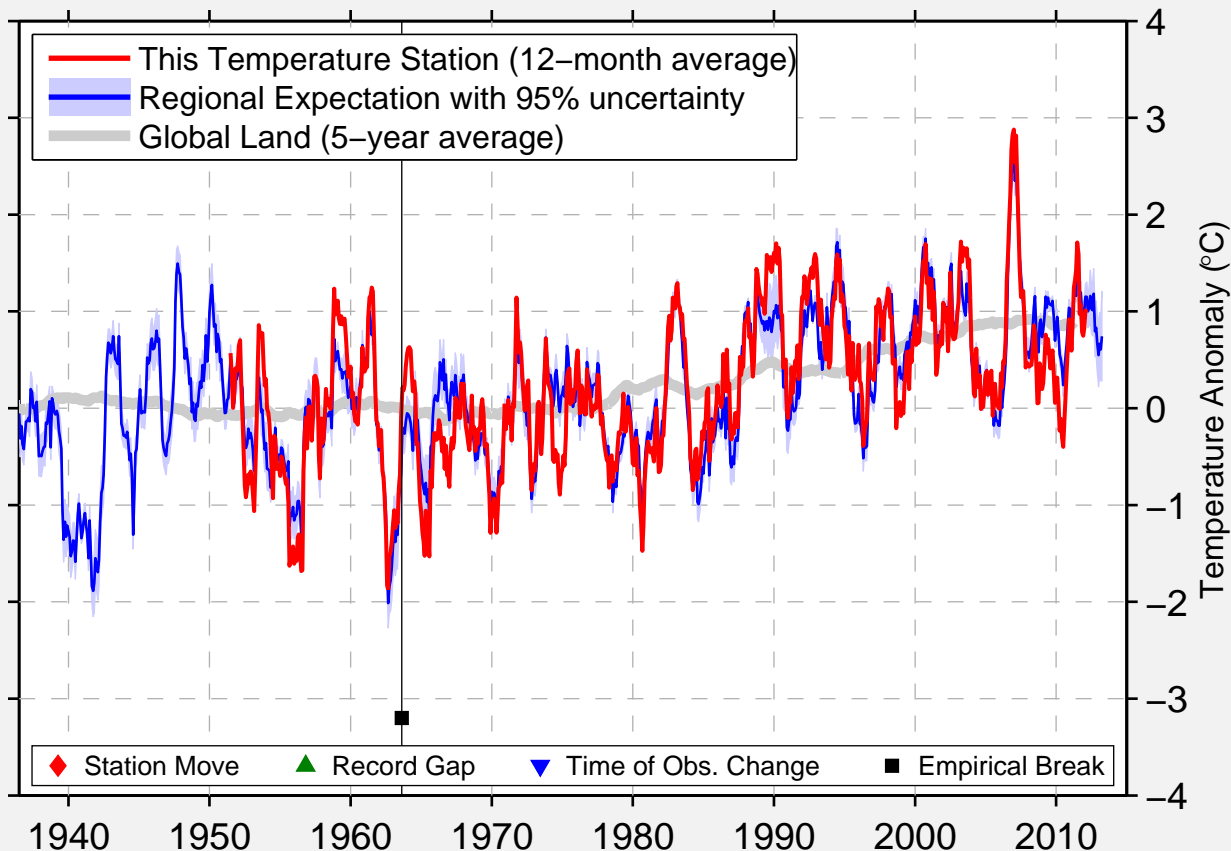

WENDELSTEIN

47.704 N, 12.013 E (Germany)

Data Quality Controlled and Aligned at Breakpoints

Berkeley Earth