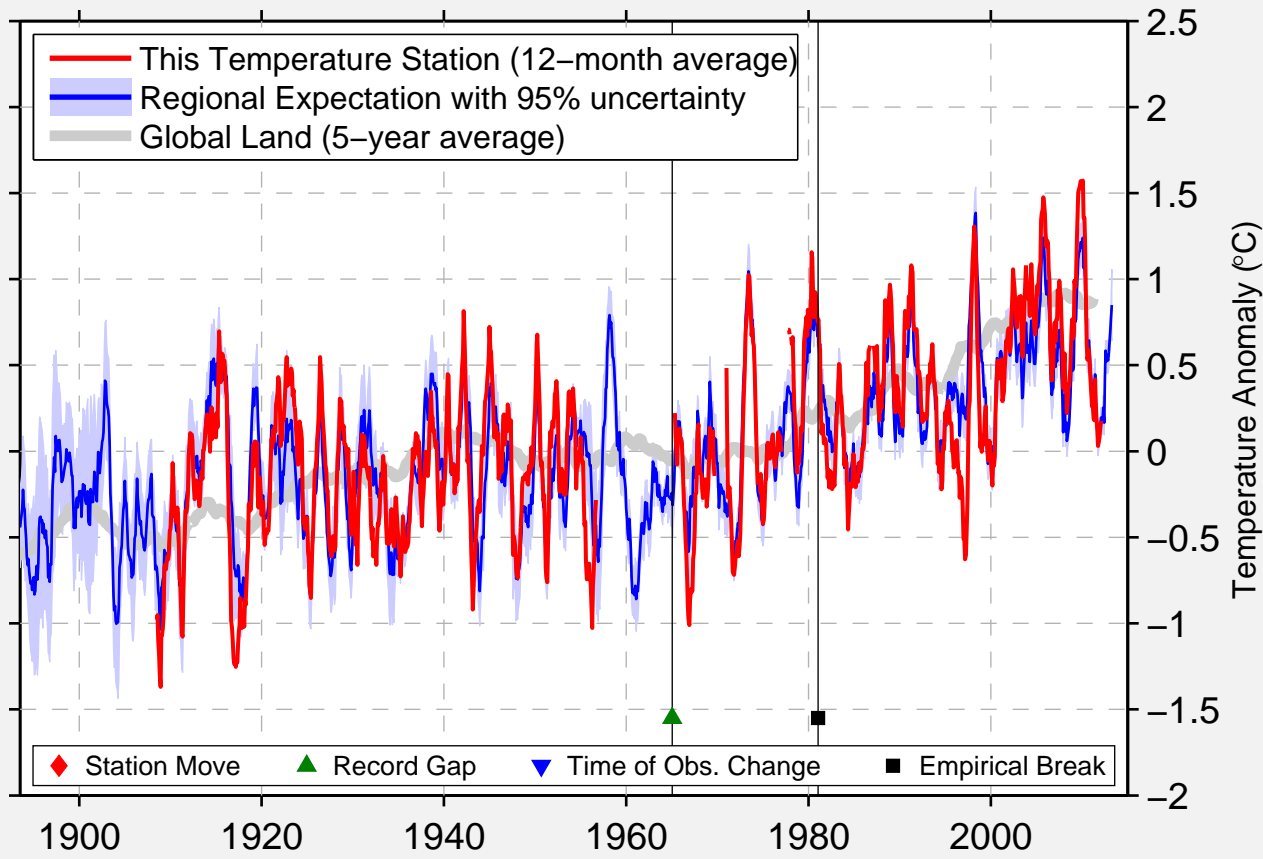

CASINO AIRPORT

28.880 S, 153.038 E (Australia)

Data Quality Controlled and Aligned at Breakpoints

Berkeley Earth