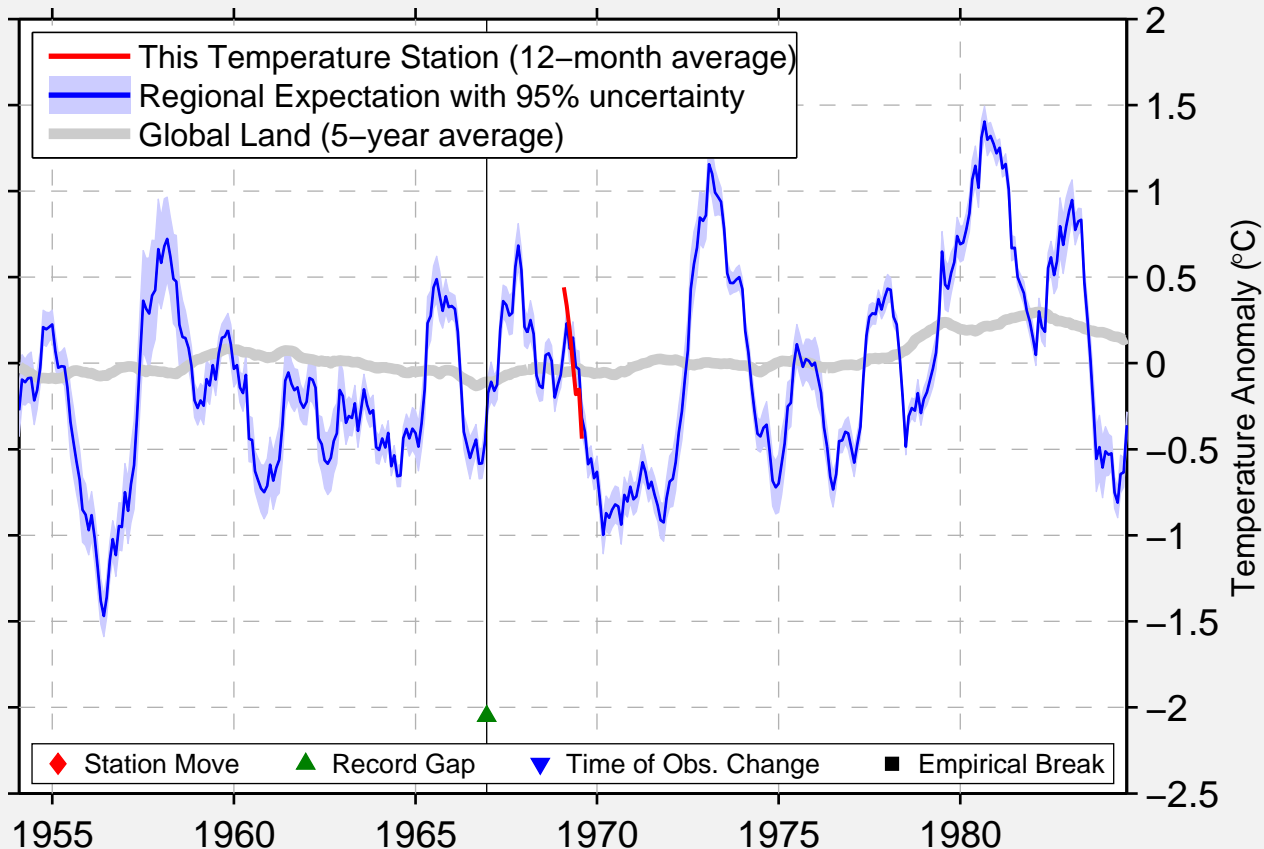

BARADINE FORESTRY

30.949 S, 149.066 E (Australia)

Data Quality Controlled and Aligned at Breakpoints

Berkeley Earth