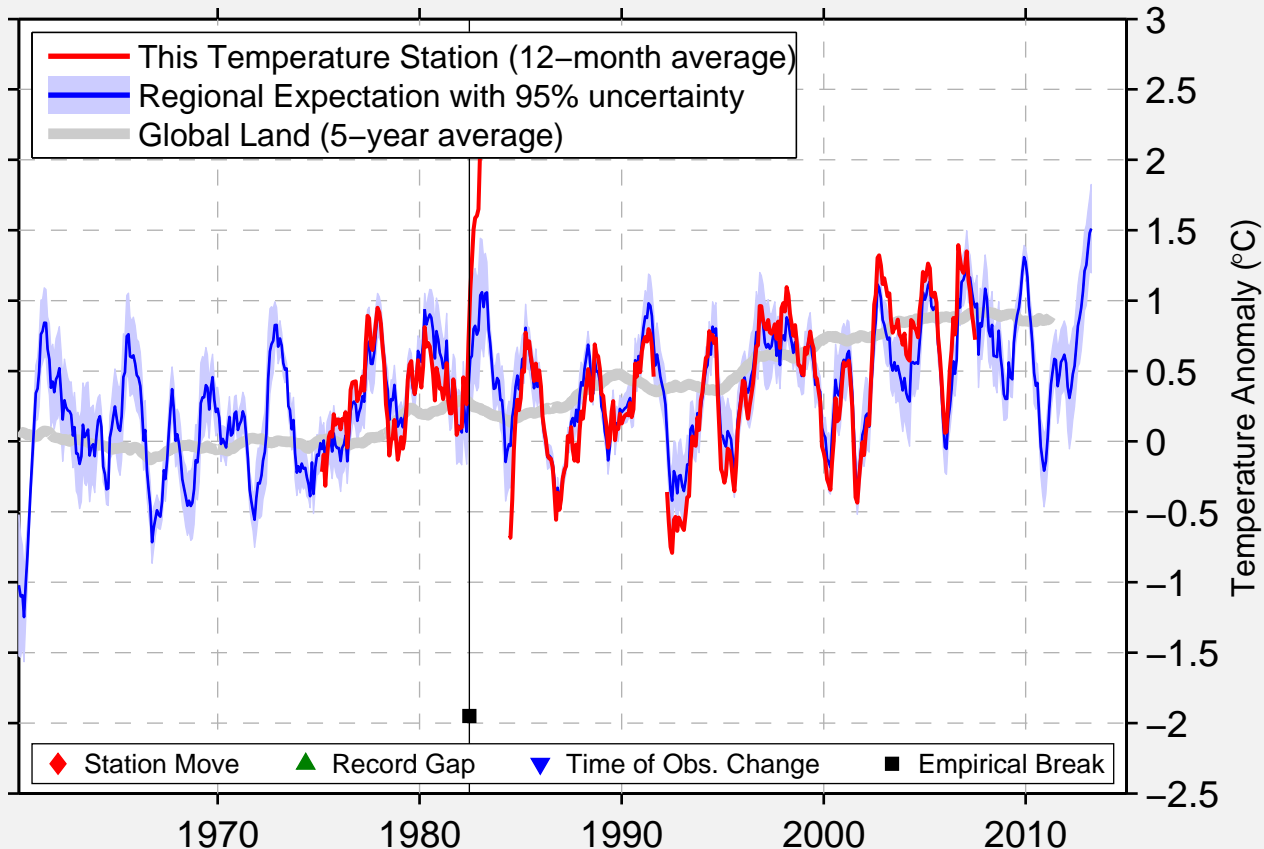

RAWLINNA BALGAIR

31.086 S, 125.654 E (Australia)

Data Quality Controlled and Aligned at Breakpoints

Berkeley Earth