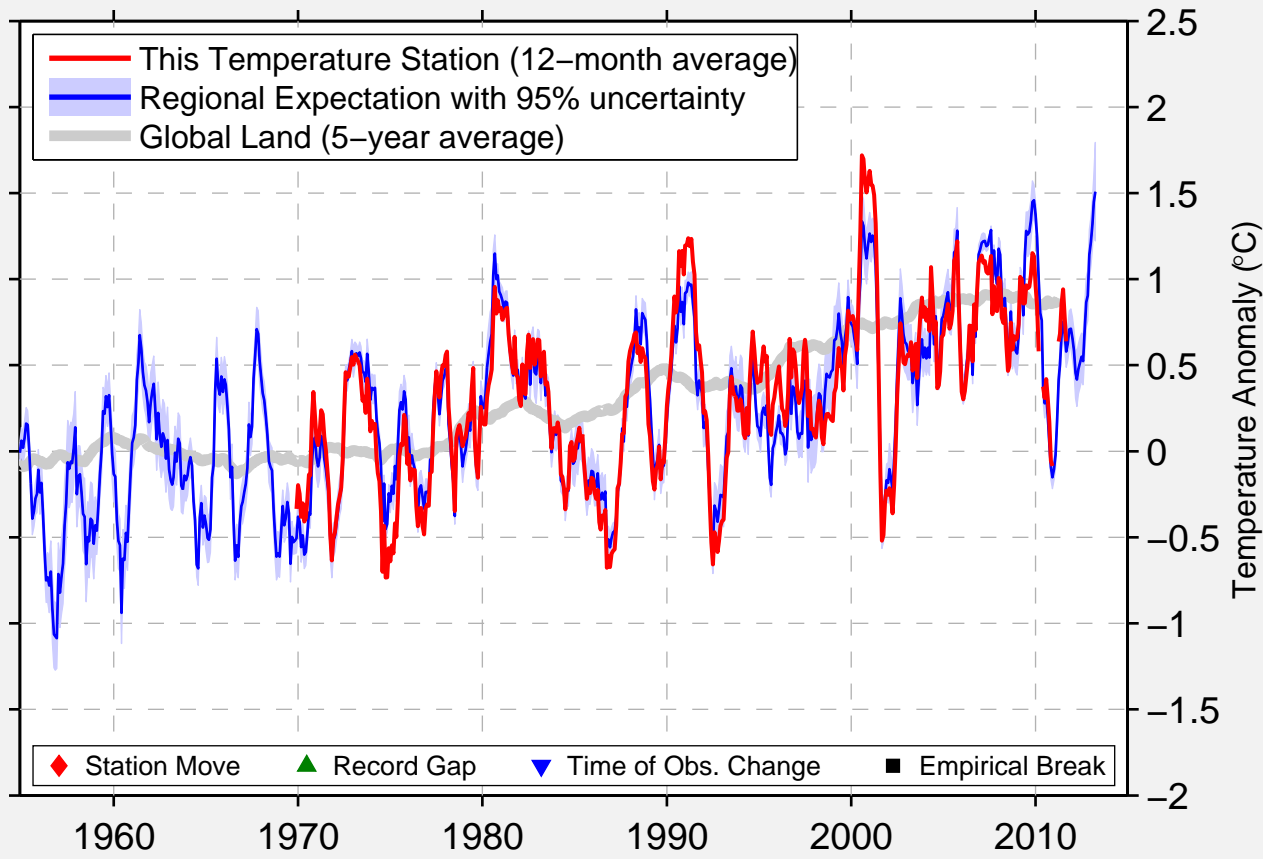

NONNING

32.520 S, 136.488 E (Australia)

Data Quality Controlled and Aligned at Breakpoints

Berkeley Earth