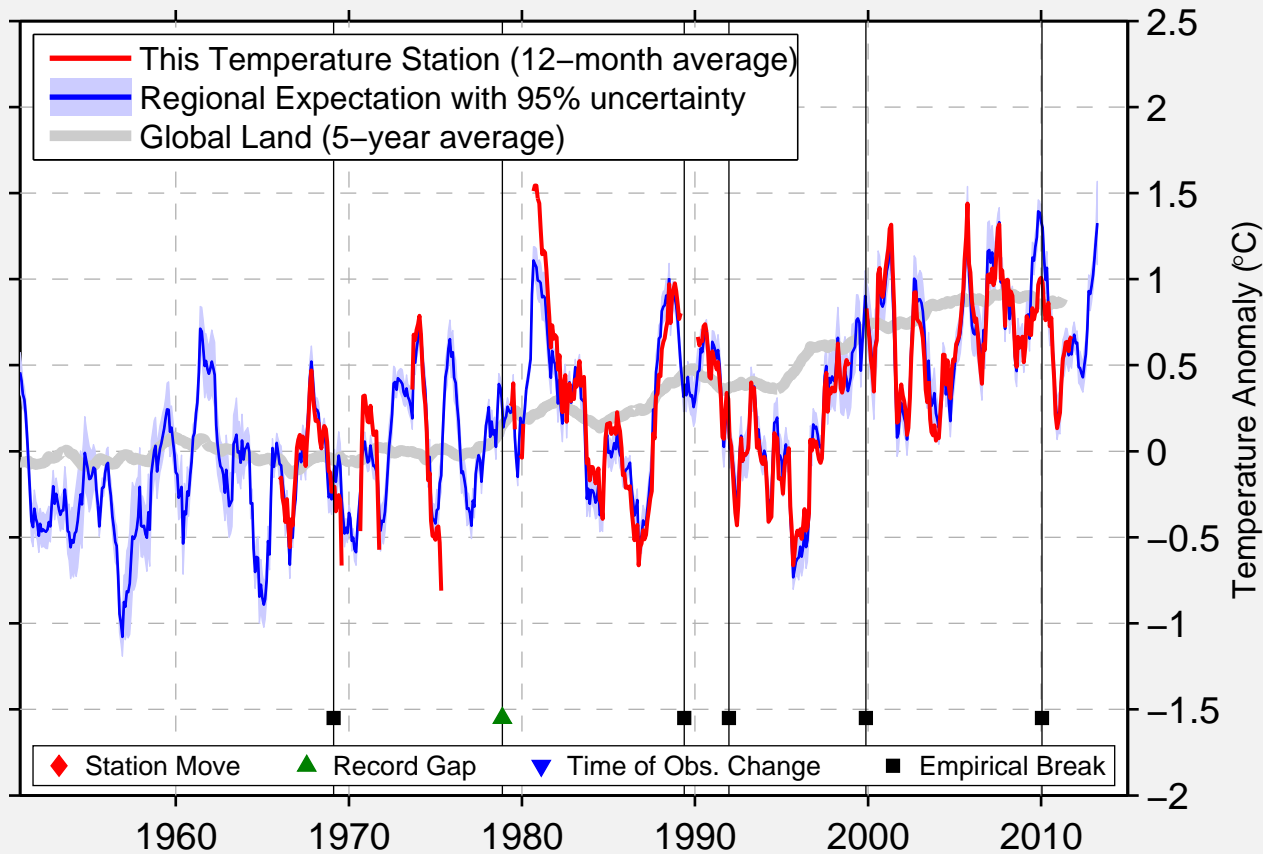

NOOJEE (SLIVAR)

37.894 S, 145.992 E (Australia)

Data Quality Controlled and Aligned at Breakpoints

Berkeley Earth